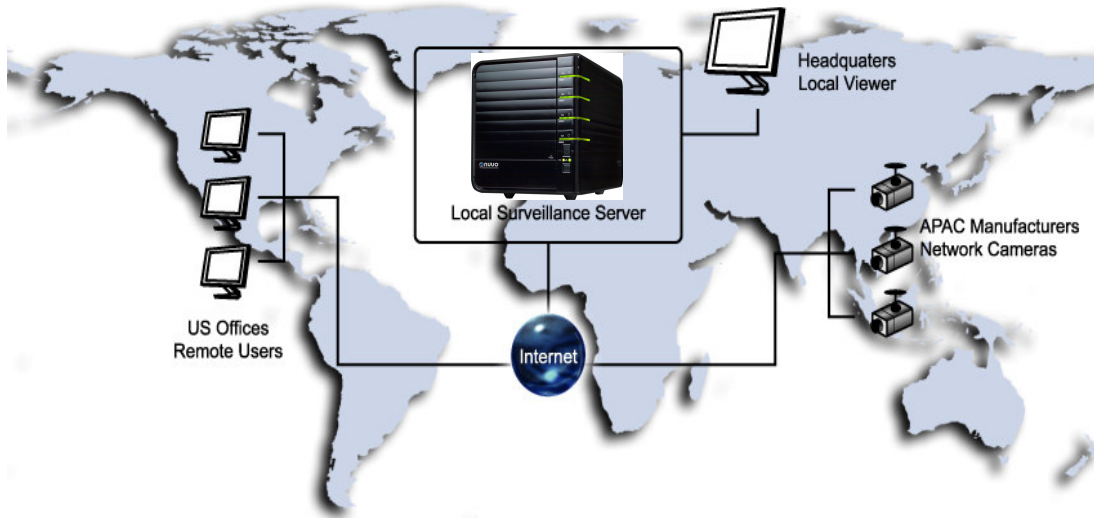

System Inplanted

System Specifications

NVRmini Specifications		
Model	NV-2040	NV-4080
Recording Cameras	1~4	1~8
Number of Drives	2xSATA II	4xSATA II
RAID Level	RAID 0,1	RAID 0, 1, 5, 10
I/O Interface	1xUSB 2.0 (for UPS)	2xUSB 2.0 (for UPS)
LAN Transmission Speed	10/100/1000 Mbps (RJ45)	10/100/1000 Mbps (RJ45)
Power Supply	100-240V	100-230V
Power Consumption	41W	61W
Dimension (device)	92.0 x 145.2 x 213.2 mm (3.6 x 5.7 x 8.4 in)	188.2 x 152.5 x 227.6 mm (7.4 x 6.0 x 9.0 in)
Weight (device)	1.0 kg (2.2lbs) without drives	2.5 kg (5.5lbs) without drives
Auto power on	Auto power on when power resumes after power loss	
Temperature	Operating: 5°C to 35°C	
Humidity	Operating: 10%-85%	
Video		
IP Camera Brand Support	ACTi, Arecont, Axis, Cisco, D-Link, IQinvision, Level One, Linksys, Lumenera, Mobotix, Panasonic, Sony, Vivotek, Zavio	
Compression Format	MPEG-4;M-JPEG (depend on IP camera)	
Video Setting	Resolution, Quality, Frame rate	
Recording		
Recording Performance (per channel)	D1, 30fps 1280x1024 (1.2M), 14fps	D1, 30fps 1280x1024 (1.2M), 14fps
Recording Resolution	Up to 2580x1920 (5 megapixel)	
Recording Type	Continuous record, Record by schedule, Manual record, Event trigger record, Digital input trigger record	
Auto Recycling Recording	Auto recycling when storage disk is 2% remained.	
Audio & Video Recording	Audio & video recording in synchronization.	
Playback		
Smart Search	General motion, Missing object, Foreign object, Lose focus, Camera occlusion	
Playback Control	Playback, Fast forward/backward, ...	