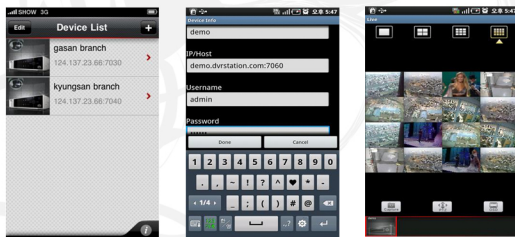

Compatible with Mac OS
Live Viewing, Playback, Up to 3 users connection

Download Free Mobile App for iPhone & Android phone now!!!

"Free Mobile CMS" is now available on Android Market and iPhone App Store.

SPECIFICATION

Video Format	NTSC or PAL
Operating System	Embedded Linux
Triplex Function	Simultaneous Record / Playback / Network
Video Input	16
Multiple Main Monitor Outputs	1 Main Composite, 1 Spot, 1 VGA
Video Compression Method	True H.264
Average File Size	2.0 ~ 9.6KB
Max. Recording Rate & Res.	240pps @ 360 x 240, 120pps @ 720 x 240, 60pps @ 720 x 480
Alarm In / Out	16 / 1
Audio In / Out	1 / 1
System Control	Key buttons, IR Remote controller, Remote client PC
PTZ & Controller Interface	RS-422 / RS-485
Display Setting	Brightness, Contrast, Color adjust, Hidden / Covert
Camera Title	12 characters per channel
Recording Modes	Continuous, Schedule, Alarm, and Motion
Recording Adjustments	Frame rate and picture quality adjustment
Pre & Post Alarm Recording	Pre-alarm: 3 sec per CH / Post-alarm: 10 sec ~ 300 sec
Motion Detection	16 selectable grids / 20 sensitivity levels
Search Mode	Time/Date, Camera, Alarm, Motion
Power Failure Recovery	Auto reboot while maintaining previous system settings
E-mail Notification	External alarm, video loss, power loss, HDD failure
System Utility	Auto key lock/ disk check
User Level	1 Admin, 5 Configurable users
Internal Storage Bays	1 Internal HDD bay (Up to 2TB)
Watermark	Provided
Power	100 - 240VAC (50/60), Universal, DC 12V, 36W
Dimension (W x D x H)	11.02" x 12.40" x 2.17"
Weight	4.2 lb