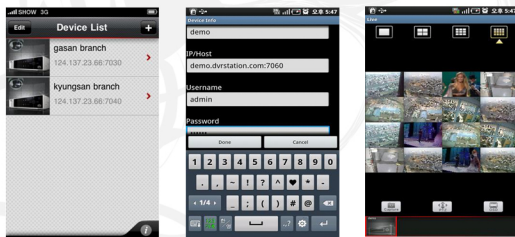

Standalone DVR

iDVR-E8 H.264 Stand Alone DVR

8 Channel, Embedded Linux OS, True H.264 Compression
 Built-in multiplexer, Triplex function - simultaneous record / playback / network
 1 main composite, 1 spot, 1 VGA, Touch Sensitive Front Panel Interface
 USB Flashdrive Backup, Internal HDD (SATA): 1 (Up to 2TB)
 1 Ch Audio with remote Audio over network, Watermark
 Watch dog / Power Failure Recovery, Firmware upgrade via USB
 RS-422/485 for PTZ speed dome and Controller Keyboard
 3 Simultaneous users, Free DDNS Support, USB mouse controlled
Remote View via Android, iPhone, BlackBerry and Windows Mobile Phone
 (Tested in US, Canada, and Korea)

SPECIFICATION

Video Format	NTSC or PAL
Operating System	Embedded Linux
Triplex Function	Simultaneous Record / Playback / Network
Video Input	8
Multiple Main Monitor Outputs	1 Main Composite, 1 Spot, 1 VGA
Video Compression Method	True H.264
Average File Size	2.0 ~ 9.6KB
Max. Recording Rate & Res.	240pps @ 360 x 240, 120pps @ 720 x 240, 60pps @ 720 x 480
Alarm In / Out	8 / 1
Audio In / Out	1 / 1
System Control	Key buttons, IR Remote controller, Remote client PC
PTZ & Controller Interface	RS-422 / RS-485
Display Setting	Brightness, Contrast, Color adjust, Hidden / Covert
Camera Title	12 characters per channel
Recording Modes	Continuous, Schedule, Alarm, and Motion
Recording Adjustments	Frame rate and picture quality adjustment
Pre & Post Alarm Recording	Pre-alarm: 3 sec per CH / Post-alarm: 10 sec ~ 300 sec
Motion Detection	16 selectable grids / 20 sensitivity levels
Search Mode	Time/Date, Camera, Alarm, Motion
Power Failure Recovery	Auto reboot while maintaining previous system settings
E-mail Notification	External alarm, video loss, power loss, HDD failure
System Utility	Auto key lock/ disk check
User Level	1 Admin, 5 Configurable users
Internal Storage Bays	1 Internal HDD bay (Up to 2TB)
Watermark	Provided
Power	100 - 240VAC (50/60), Universal, DC 12V, 36W
Dimension (W x D x H)	11.02" x 12.40" x 2.17"
Weight	4.2 lb