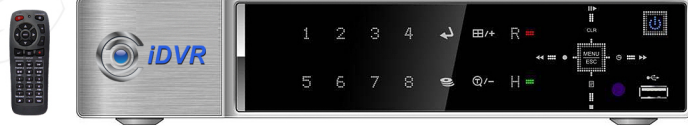

Standalone DVR

iDVR-E8 H.264 Stand Alone DVR

8 Channel, Embedded Linux OS, True H.264 Compression
 Built-in multiplexer, Triplex function - simultaneous record / playback / network
 1 main composite, 1 spot, 1 VGA, Touch Sensitive Front Panel Interface
 USB Flashdrive Backup, Internal HDD (SATA): 1 (Up to 2TB)
 1 Ch Audio with remote Audio over network, Watermark
 Watch dog / Power Failure Recovery, Firmware upgrade via USB
 RS-422/485 for PTZ speed dome and Controller Keyboard
 3 Simultaneous users, Free DDNS Support, USB mouse controlled
Remote View via Android, iPhone, BlackBerry and Windows Mobile Phone
 (Tested in US, Canada, and Korea)

Compatible with Mac OS
 Live Viewing, Playback, Up to 3 users connection

Download Free Mobile App for iPhone & Android phone now!!!
 "Free Mobile CMS" is now available on Android Market and iPhone App Store.