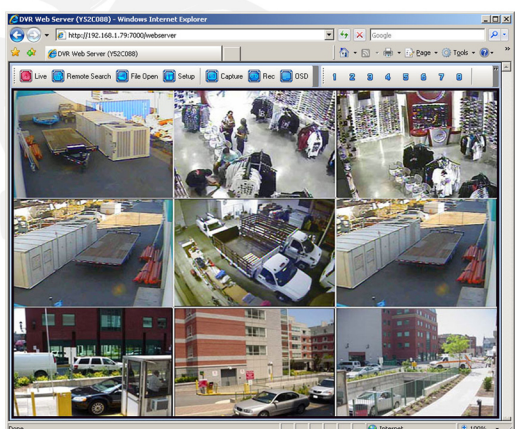

Standalone DVR

iDVR-E8 H.264 Stand Alone DVR

8 Channel, Embedded Linux OS, True H.264 Compression
 Built-in multiplexer, Triplex function - simultaneous record / playback / network
 1 main composite, 1 spot, 1 VGA, Touch Sensitive Front Panel Interface
 USB Flashdrive Backup, Internal HDD (SATA): 1 (Up to 2TB)
 1 Ch Audio with remote Audio over network, Watermark
 Watch dog / Power Failure Recovery, Firmware upgrade via USB
 RS-422/485 for PTZ speed dome and Controller Keyboard
 3 Simultaneous users, Free DDNS Support, USB mouse controlled
Remote View via Android, iPhone, BlackBerry and Windows Mobile Phone
 (Tested in US, Canada, and Korea)

SPECIFICATION

Video Format	NTSC or PAL
Operating System	Embedded Linux
Triplex Function	Simultaneous Record / Playback / Network
Video Input	8
Multiple Main Monitor Outputs	1 Main Composite, 1 Spot, 1 VGA
Video Compression Method	True H.264
Average File Size	2.0 ~ 9.6KB
Max. Recording Rate & Res.	240pps @ 360 x 240, 120pps @ 720 x 240, 60pps @ 720 x 480
Alarm In / Out	8 / 1
Audio In / Out	1 / 1
System Control	Key buttons, IR Remote controller, Remote client PC
PTZ & Controller Interface	RS-422 / RS-485
Display Setting	Brightness, Contrast, Color adjust, Hidden / Covert
Camera Title	12 characters per channel
Recording Modes	Continuous, Schedule, Alarm, and Motion
Recording Adjustments	Frame rate and picture quality adjustment
Pre & Post Alarm Recording	Pre-alarm: 3 sec per CH / Post-alarm: 10 sec ~ 300 sec
Motion Detection	16 selectable grids / 20 sensitivity levels
Search Mode	Time/Date, Camera, Alarm, Motion
Power Failure Recovery	Auto reboot while maintaining previous system settings
E-mail Notification	External alarm, video loss, power loss, HDD failure
System Utility	Auto key lock/ disk check
User Level	1 Admin, 5 Configurable users
Internal Storage Bays	1 Internal HDD bay (Up to 2TB)
Watermark	Provided
Power	100 - 240VAC (50/60), Universal, DC 12V, 36W
Dimension (W x D x H)	11.02" x 12.40" x 2.17"
Weight	4.2 lb