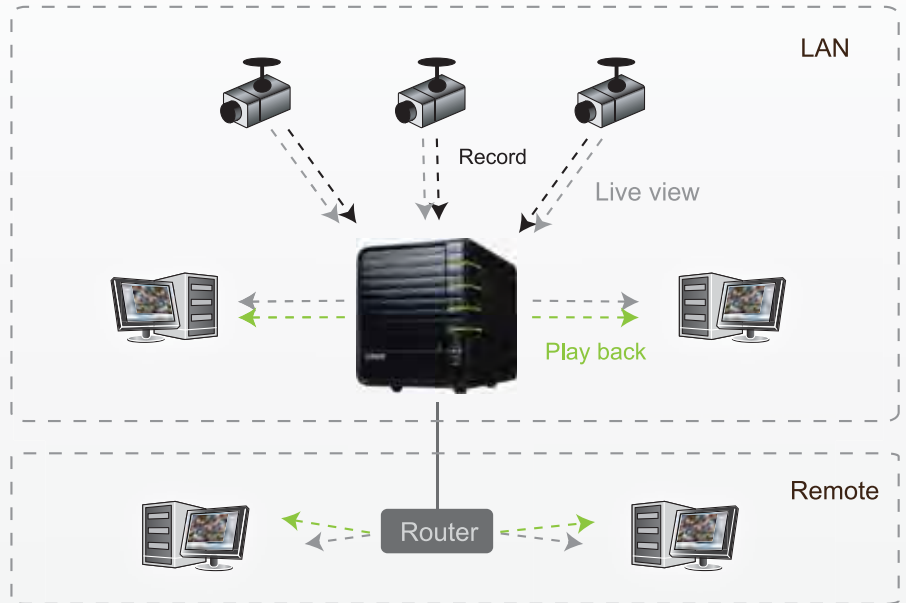

## Best Solution for Chain Store & Home User

Chain store

Laundry

Bank Branch

ATM

City Surveillance

Chain Store, Laundry, Bank Branch, ATM, City Surveillance, E-home, Government, Museum, VRS, Supermarket...etc

## Server-Client Architecture

## Specification

Model	NV-2040	NV-4080	NV-4160
Recording Camera	1-4	1-8	1-16
Number of Drives	2xSATA II	4xSATA II	4xSATA II
RAID Level	RAID 0,1	RAID 0, 1, 5, 5+Spare, 10	RAID 0, 1, 5, 5+Spare, 10
I/O Interface	1xUSB 2.0 (for UPS)	2xUSB 2.0 (for UPS)	2xUSB 2.0 (for UPS)
LAN Transmission Speed	10/100/1000 Mbps (RJ45)	10/100/1000 Mbps (RJ45)	10/100/1000 Mbps (RJ45)
Dimension	92.0 x 145.2 x 213.2 mm	188.2 x 152.5 x 227.6 mm	188.2 x 152.5 x 227.6 mm
Temperature	Operating: 5°C to 35°C		
Humidity	Operating: 10%-85%		
Compression Format	MPEG4, M-JPEG,H264 (Depend on IP camera)		
Recording Performance	Up to 120 fps (NTSC) /100 fps (PAL) at D1	Up to 240 fps (NTSC) /200 fps (PAL) at D1	Total bitrate : 22Mbps
Remote PC CPU	Pentium 4 – 2.4 GHz	Pentium 4 – 2.8 GHz	Pentium 4 – 2.8 GHz
Remote PC RAM	512 MB		
User Interface	HTTP Web browser - Internet Explorer 6 or later/ NUUO Client Application Program		
Recording Type	Continuous record, Record by schedule, Manual record, Event trigger record, Digital input trigger record		
Remote Live View Control	Live view, Preset / Go, PTZ functions, Remote I/O, Snapshot		
Audio & Video Recording	Audio & video recording in synchronization		
POS	Live view, record and search for every transaction		
Auto Backup	Automatically backup the recorded video of the previous date to FTP		
Smart Search	General motion, Missing object, Foreign object, Lose focus, Camera occlusion		
Remote client OS Supported	Windows 2000/ XP/ 2003/ Vista		
Remote Live View connections	Live view maximum 16 connections at the same time		
IP Camera Brand Support	ACTi, ArecontVision, Axis, Cisco, D-Link, IQinVision, LevelOne, Lumenera, Linksys, Mobotix, Panasonic, Sony, Vivotek, Zavio		