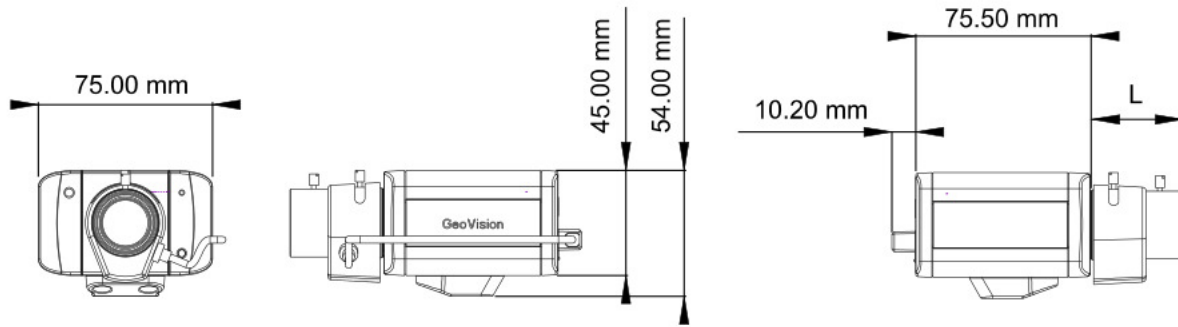

Dimensions

Specifications

Camera	GV-BX1500-0F	GV-BX1500-1F	GV-BX1500-2F	GV-BX1500-3V
Image Sensor	1/3" progressive scan super low lux CMOS			
Picture Elements	1280 (H) x 1024 (V)			
Minimum Illumination	Color	0.01 Lux		
	B/W	0 Lux		
Shutter Speed	Automatic, Manual (1/5 ~ 1/8000 sec)			
White Balance	Automatic, Manual (2800 ~ 8500K)			
Gain Control	Automatic			
S/N Ratio	55 dB			
WDR	Yes			

Lens					
Megapixel	Yes				
Day/Night	Yes (with removable IR-cut filter)				
Lens Type	Fixed			Varifocal	
Focal Length	4 mm	8 mm	12 mm	2.8 ~ 12 mm	
Maximum Aperture	F/1.5	F/1.6		F/1.4	
Mount	CS Mount				
Image Format	1/3"		1/2.5"		1/3"
Operation	Focus	Manual			Manual (w/lock)
	Zoom	Fixed			Manual (w/lock)
	Iris	Fixed			DC drive
Torque (Focus/Zoom screws)	0.049 N.m				

Operation		
Video Compression	H.264, MPEG4	
Video Streaming	Dual streams from H.264 or MJPEG	
Frame Rate	30 fps at 1280 x 1024 * The frame rate and performance may vary depending on the number of connections and data bitrates (different scenes).	
Image Setting	Brightness, Contrast, Saturation, Sharpness, Gamma, White Balance, Flicker-less, Image Orientation, Shutter Speed, D/N Sensitivity, Backlight Compensation, WDR, Defog, Super Low Lux	
Audio Compression	G.711	
Two-way Audio	Yes	
Sensor Input	1 input (Dry Contact)	
Alarm Output	1 Digital Output (200mA 5V DC)	

Video Resolution		
Main Stream	4:3	1280 x 960, 640 x 480, 320 x 240
	16:9	1280 x 720, 640 x 360, 448 x 252
	5:4	1280 x 1024, 640 x 512, 320 x 256
Sub Stream	4:3	640 x 480, 320 x 240
	16:9	640 x 360, 448 x 252
	5:4	640 x 512, 320 x 256

Network		
Interface	10/100 Ethernet	
Protocol	DHCP, DynDNS, FTP, HTTP, HTTPS, NTP, ONVIF (Profile S), PSIA, QoS (DSCP), RTSP, SNMP, SMTP, TCP, UDP, UPnP, RS232C/422/485, ZigBee