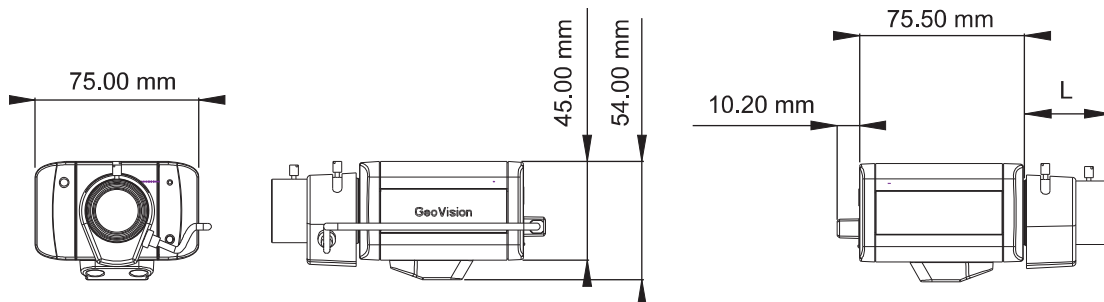

Active Tampering Alarm

Dimensions