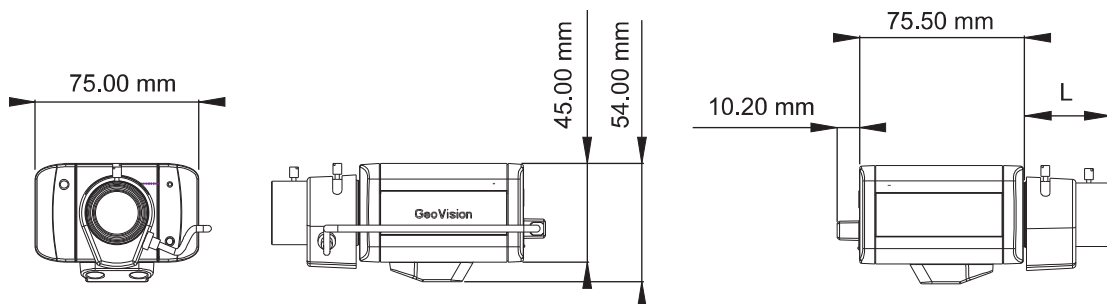

Active Tampering Alarm

Dimensions