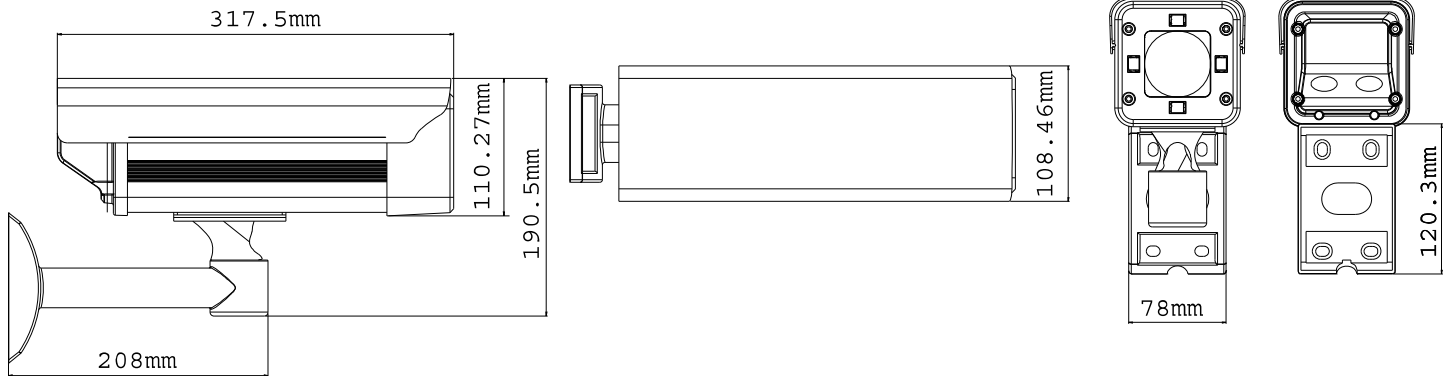

GV-BX320D-E 3MP H.264 Arctic IR Box IP Camera

- 3 megapixel progressive scan CMOS
- Stream 1 from H.264 and MJPEG;
Stream 2 from H.264, MPEG4 and MJPEG
- Up to 20 fps at 2048 x 1536
- Day / Night function (with removable IR-cut filter)
- IP66 rating
- Built-in heater and fan
- Support for TV-out
- Two-way audio
- Motion detection
- Tampering alarm
- Privacy mask
- Text overlay
- IP address filtering
- Power supplied through PoE (IEEE 802.3at)
- Megapixel lens
- Support for iPhone, iPad, Android and 3GPP
- 31 languages on Web interface

* No SD/SDHC card slot & local storage function for Argentina.

Active Tampering Alarm

Tampered

Focus Change

Camera Shift

SPECIFICATIONS

Camera		
Image Sensor	1/2.5" progressive scan CMOS	
Picture Elements	2048 (H) x 1536 (V)	
Minimum Illumination	Color	0.5 Lux at F/1.3
	B/W	0.1 Lux at F/1.3
	IR ON	0 Lux
Shutter Speed	Automatic, Manual (1/5 ~ 1/8000 sec)	
White Balance	Automatic, Manual (2800 ~ 8500K)	
Gain Control	Automatic	
S/N Ratio	45 dB	
BLC	Yes	
Lens		
Megapixel	Yes	
Day/Night	Yes (with removable IR-cut filter)	
Lens Type	Varifocal	
Focal Length	2.8 ~ 6 mm	
Maximum Aperture	F/1.3	