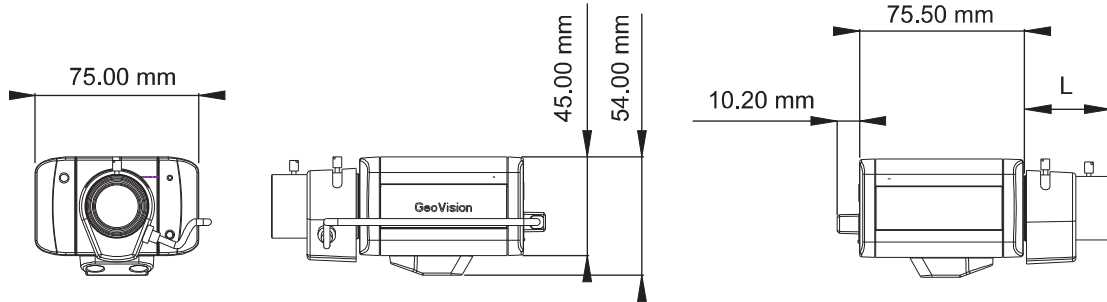

Dimensions

Specifications

Camera		GV-BX3400-0F	GV-BX3400-1F	GV-BX3400-2F	GV-BX3400-4V	GV-BX3400-5V
Image Sensor		1/3.2" progressive scan CMOS				
Picture Elements		2048 (H) x 1536 (V)				
Minimum Illumination	Color	0.08 Lux at F/1.4				
	B/W	0.05 Lux at F/1.4				
	IR ON	0 Lux				
Shutter Speed		Automatic, Manual (1/5 ~ 1/8000 sec)				
White Balance		Automatic, Manual (2800 ~ 8500K)				
Gain Control		Automatic				
S/N Ratio		47 dB				
BLC		Yes				
WDR Pro		Yes (with WDR sensor)				
Lens						
Megapixel		Yes				
Day/Night		Yes (with removable IR-cut filter)				
Lens Type		Fixed			Varifocal	
Focal Length		4 mm	8 mm	12 mm	3 ~ 10.5 mm	2.8 ~ 6 mm
Maximum Aperture		F/1.5	F/1.6		F/1.4	F/1.3
Mount		CS Mount				
Image Format		1/3"		1/2.5"		1/3"
Operation	Focus	Manual			Manual (w/lock)	
	Zoom	Fixed			Manual (w/lock)	
	Iris	Fixed			DC drive	
Torque (Focus/Zoom screws)		0.049 N.m				
Operation						
Video Compression		H.264, MJPEG				
Video Streaming		Dual streams from H.264 and MJPEG				
Frame Rate		20 fps at 2048 x 1536 * The frame rate and performance may vary depending on the number of connections and data bitrates (different scenes).				
Image Setting		Brightness, Contrast, Saturation, Sharpness, Gamma, White Balance, Flicker-less, Image Orientation, Shutter Speed, D/N Sensitivity, Backlight Compensation, WDR, Defog				
Audio Compression		G.711, AAC (24 kHz / 16 bit) *AAC (24 kHz / 16 bit) is only supported by GV-System V8.5.6 or later.				
Two-way Audio		Yes				
Sensor Input		1 input (Dry Contact)				
Alarm Output		1 Digital Output (200mA 5V DC)