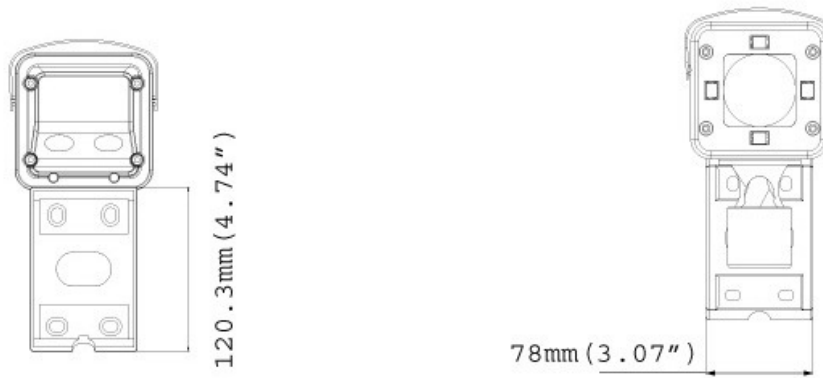

Dimensions

Specifications

Camera

Image Sensor	1/3.2" progressive scan CMOS	
Picture Elements	2048 (H) x 1536 (V)	
Minimum Illumination	Color	0.08 Lux
	B/W	0.05 Lux
	IR ON	0 Lux
Shutter Speed	Automatic, Manual (1/5 ~ 1/8000 sec.)	
White Balance	Automatic, Manual (2800 ~ 8500K)	
Gain Control	Automatic	
S/N Ratio	47 dB	
WDR Pro	Yes	
BLC	Yes	

Lens

Megapixel	Yes	
Day/Night	Yes (with removable IR-cut filter)	
Lens Type	Varifocal	
Focal Length	3 ~ 10.5 mm	
Maximum Aperture	F/1.4	
Mount	CS	
Image Format	1/2.7"	
Operation	Focus	Manual (w/lock)
	Zoom	Manual (w/lock)
	Iris	DC drive
IR Quantity	4	
Max. IR Distance	15 m (50 ft.)	
Torque (Focus/Zoom screws)	0.049 N.m	

Video Resolution

Main Stream	4:3	2048 x 1536, 1600 x 1200, 1280 x 960, 640 x 480, 320 x 240
	16:9	1920 x 1080, 1280 x 720, 640 x 360, 448 x 252
	5:4	1280 x 1024, 640 x 512, 320 x 256
Sub Stream	4:3	640 x 480, 320 x 240
	16:9	640 x 360, 448 x 252
	5:4	640 x 512, 320 x 256