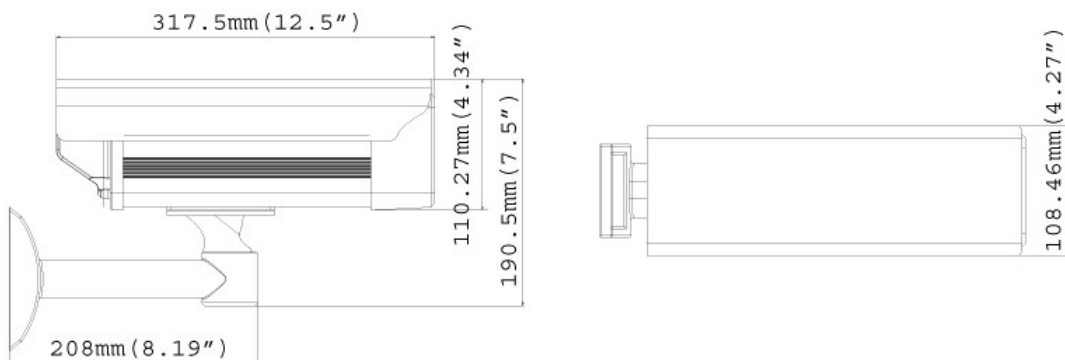

GV-BX3400-E 3MP H.264 WDR Pro IR Arctic Box IP Camera

- 3 megapixel progressive scan CMOS
- Dual streams from H.264 and MJPEG
- Up to 20 fps at 2048 x 1536
- Day / Night function (with removable IR-cut filter)
- Vandal resistance (IK10 for metal casing)
- Ingress protection (IP67)
- Built-in heater and fan
- Support for TV-out
- Two-way audio
- Wide Dynamic Range Pro (WDR Pro)
- Defog
- Motion detection
- Tampering alarm
- Privacy mask
- Text overlay
- IP address filtering
- Power supplied through PoE (IEEE 802.3at)
- Megapixel lens
- Support for iPhone, iPad, Android and 3GPP
- 31 languages on Web interface
- ONVIF (Profile S) conformant

Dimensions

Specifications

Camera

Image Sensor	1/3.2" progressive scan CMOS	
Picture Elements	2048 (H) x 1536 (V)	
Minimum Illumination	Color	0.08 Lux
	B/W	0.05 Lux
	IR ON	0 Lux
Shutter Speed	Automatic, Manual (1/5 ~ 1/8000 sec.)	
White Balance	Automatic, Manual (2800 ~ 8500K)	
Gain Control	Automatic	
S/N Ratio	47 dB	
WDR Pro	Yes	
BLC	Yes	

Lens

Megapixel	Yes	
Day/Night	Yes (with removable IR-cut filter)	
Lens Type	Varifocal	
Focal Length	3 ~ 10.5 mm	
Maximum Aperture	F/1.4	
Mount	CS	
Image Format	1/2.7"	
Operation	Focus	Manual (w/lock)
	Zoom	Manual (w/lock)
	Iris	DC drive
IR Quantity	4	
Max. IR Distance	15 m (50 ft.)	
Torque (Focus/Zoom screws)	0.049 N.m	

Video Resolution

Main Stream	4:3	2048 x 1536, 1600 x 1200, 1280 x 960, 640 x 480, 320 x 240
	16:9	1920 x 1080, 1280 x 720, 640 x 360, 448 x 252
	5:4	1280 x 1024, 640 x 512, 320 x 256
Sub Stream	4:3	640 x 480, 320 x 240
	16:9	640 x 360, 448 x 252
	5:4	640 x 512, 320 x 256