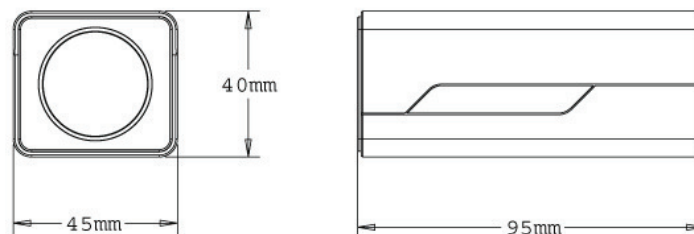

Dimensions