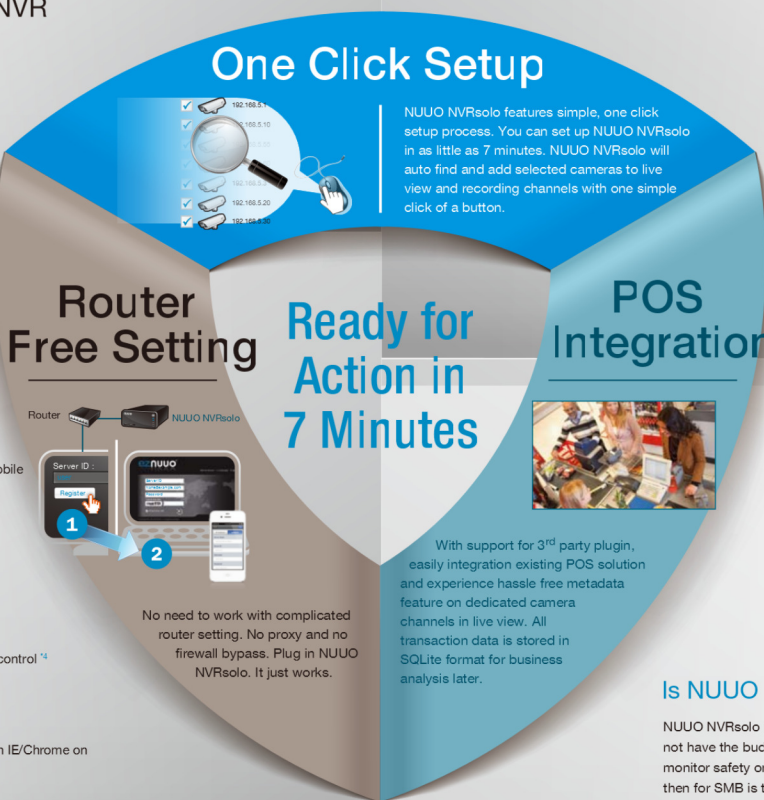

Remote

- Supports camera multi-stream for remote live view bandwidth control ⁴
- Supports mobile client for iPhone / iPad / Android ⁵
- Up to 128 CH remote live view with multiple monitors

Web

- Web-based configuration, live viewer, playback (recommend on IE/Chrome on Windows OS, and Safari on Mac OS.)
- Online GUI recording schedule
- Panorama 360° PTZ (ImmerVision and VIVOTEK fisheye)
- Generic dewarp (fisheye)
- Digital PTZ and multi-view
- Support joystick for easier camera control
- Playback with 5 types of intelligent event search
- E-map with indicator
- Digital watermark

² Acer T223HL and ViewSonic T20220

³ The data is updated for DP 3.3

⁴ Minimum server FW v2.0.0 (with DP upgrade)

One Click Setup

NUUO NVRsolo features simple, one click setup process. You can set up NUUO NVRsolo in as little as 7 minutes. NUUO NVRsolo will auto find and add selected cameras to live view and recording channels with one simple click of a button.

Router Free Setting

Ready for Action in 7 Minutes

POS Integration

With support for 3rd party plugin, easily integration existing POS solution and experience hassle free metadata feature on dedicated camera channels in live view. All transaction data is stored in SQLite format for business analysis later.

No need to work with complicated router setting. No proxy and no firewall bypass. Plug in NUUO NVRsolo. It just works.