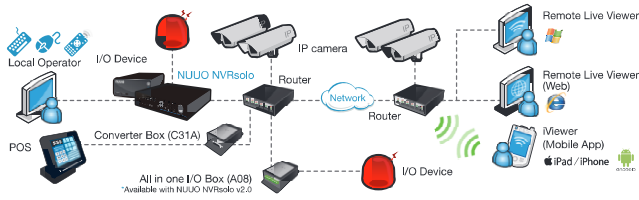

* 1. Update on FW V1.1.0

About NUUO

Founded in 2004, NUUO Inc. is one of the leading global surveillance solution providers known for its reliability, prompt service and innovative spirit. NUUO's VMS and NVR solutions offer comprehensive recording, monitoring, and seamless 3rd party solution integration for IP and analog cameras.