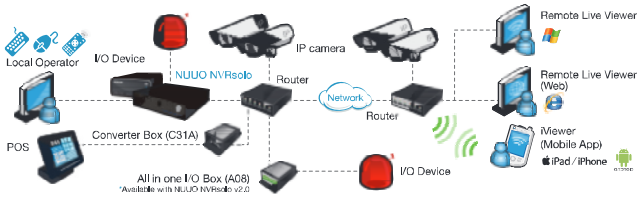

*1. Update to FW V1.1.0

About NUUO

Founded in 2004, NUUO Inc. is one of the leading global surveillance solution providers known for its reliability, prompt service and innovative spirit. NUUO's VMS and NVR solutions offer comprehensive recording, monitoring, and seamless 3rd party solution integration for IP and analog cameras.

Made in Taiwan, V. 2014, 10