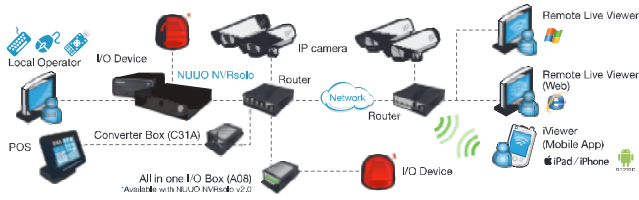

*1. Update to FW V1.1.0

About NUUO

Founded in 2004, NUUO Inc. is one of the leading global surveillance solution providers known for its reliability, prompt service and innovative spirit. NUUO's VMS and NVR solutions offer comprehensive recording, monitoring, and seamless 3rd party solution integration for IP and analog cameras.

Made in Taiwan, V. 2014, 10