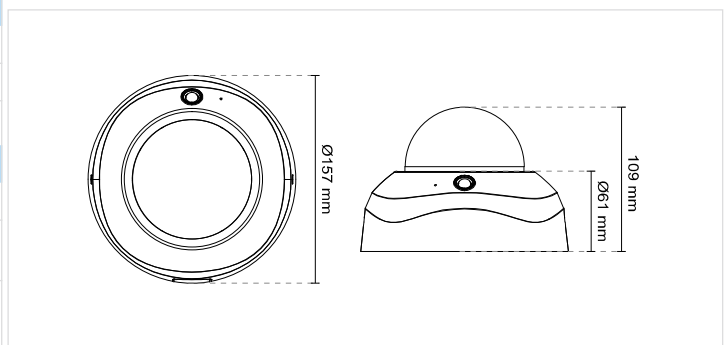

Dimensions

Compatible Accessories

Mounting Kits

All specifications are subject to change without notice. Copyright © VIVOTEK INC. All rights reserved.

Distributed by:

VIVOTEK INC.
6F, No.192, Lien-Cheng Rd., Chung-Ho,

VIVOTEK USA
2050 Ringwood Avenue,

VIVOTEK Europe
Randstad 22-133, 1316BW Almere,

Ver. 6