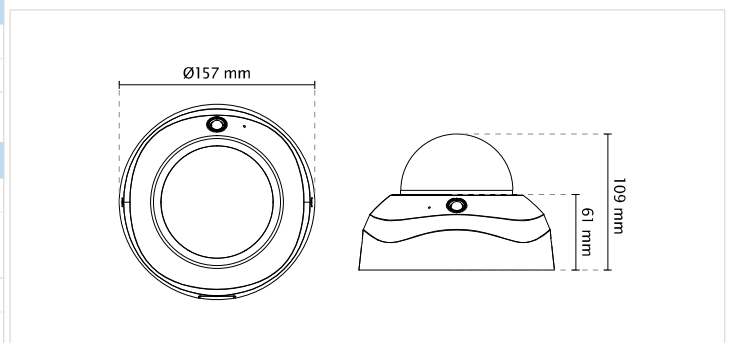

## Technical Specifications

Model	FD8181
<b>System Information</b>	
CPU	Multimedia SoC (System-on-Chip)
Flash	256 MB
RAM	512 MB
<b>Camera Features</b>	
Image Sensor	1/3.2" Progressive CMOS
Maximum Resolution	2560x1920
Lens Type	Vari-focal
Focal Length	f = 3~ 10 mm
Aperture	F1.3 ~ F2.5
Auto-iris	P-iris
Field of View	28° ~ 82° (Horizontal) 21° ~ 61° (Vertical) 37° ~ 107° (Diagonal)
Shutter Time	1/5 sec. to 1/32,000 sec.
WDR Technology	WDR Enhanced
Day/Night	Removable IR-cut filter for day & night function
Minimum Illumination	0.27 Lux @ F1.3 (Color) 0.001 Lux @ F1.3 (B/W)
Pan/tilt/zoom Functionalities	ePTZ: 48x digital zoom (4x on IE plug-in, 12x built in)
IR Illuminators	Built-in IR illuminators, effective up to 30 meters with Smart IR
On-board Storage	MicroSD/SDHC/SDXC card slot
<b>Video</b>	
Compression	H.264 & MJPEG
Maximum Frame Rate	H.264: 25 fps at 2560x1920 30 fps at 1920x1080 MJPEG: 25 fps at 2560x1920 30 fps at 1920x1080
Maximum Streams	3 simultaneous streams
S/N Ratio	Above 62 dB
Dynamic Range	69 dB
Video Streaming	Adjustable resolution, quality and bitrate
Image Settings	Adjustable image size, quality and bit rate, time stamp, text overlay, flip & mirror, configurable brightness, contrast, saturation, sharpness, white balance, exposure control, gain, backlight compensation, privacy masks, scheduled profile settings, seamless recording, smart stream, 3D Noise Reduction
<b>Audio</b>	
Audio Capability	Audio input/output (full duplex)
Compression	AAC, G.711, G.726
Interface	Built-in microphone Audio output
<b>Network</b>	
Users	Live viewing for up to 10 clients
Protocols	IPv4, IPv6, TCP/IP, HTTP, HTTPS, UPnP, RTSP/RTP/RTCP, IGMP, SMTP, FTP, DHCP, NTP, DNS, DDNS, PPPoE, CoS, QoS, SNMP, 802.1X, UDP, ICMP
Interface	10Base-T/100 BaseTX Ethernet (RJ-45)
ONVIF	Supported, specification available at <a href="http://www.onvif.org">www.onvif.org</a>

## Dimensions