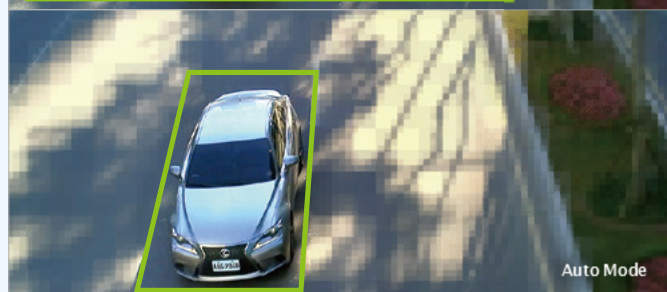

IB8381/81-E

Bullet Network Camera

5MP · 30M IR · Smart Focus System · IP67 · Cable Management · Extreme Weather Support with PoE

VIVOTEK IB8381/81-E is a brand-new professional outdoor bullet network camera offering up to 25 fps @ 5-Megapixel or 30 fps @ 1080p resolution with superb image quality. Equipped with new image technology, IB8381/81-E provides the excellent image quality and finer detail than ever before. The powerful 3D Noise Reduction technology and Smart Stream technology enables the IB8381/81-E to optimize resolution on a desired object or area to maximize efficiency of bandwidth usage.

The IP67-rated housing is also designed to ensure the camera body withstands rain and dust and guarantees smooth operation under a multitude of harsh weather conditions. Additionally, the wide operating temperature range further enhances the IB8381-E's performance and reliability in extremely cold and warm weather even with PoE.

Key Features

- 5-Megapixel CMOS Sensor
- 25 fps @ 2560x1920 (5MP)
- 3 ~ 9 mm Vari-focal, P-iris, Remote Focus Lens
- Removable IR-cut Filter for Day & Night Function
- Built-in IR Illuminators, Effective up to 30 Meters
- Real-time H.264, and MJPEG Compression
- Two-way Audio
- WDR Enhancement for Unparalleled Visibility in Extremely Bright and Dark Environments
- Smart Focus System for Remote and Precise Focus Adjustment
- Weather-proof IP67-rated Housing
- Built-in 802.3at Compliant PoE
- Built-in SD/SDHC/SDXC Card Slot for On-board Storage
- Mounting Bracket with Cable Management for Protected Installation
- Extreme Weather Support with PoE (IB8381-E)
- Smart IR Technology to Avoid Overexposure