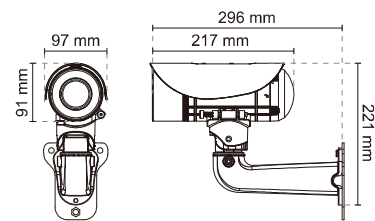

Dimensions

Compatible Accessories

Mounting Kits

All specifications are subject to change without notice. Copyright © VIVOTEK INC. All rights reserved.