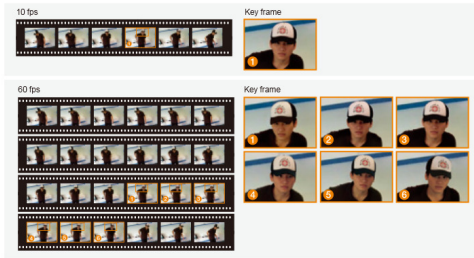

60 fps Raises Recognition Accuracy