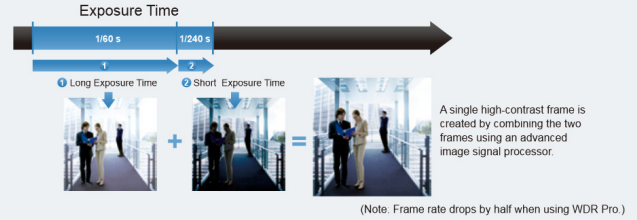

Unparalleled Visibility in High Contrast Environments

• WDR Pro

(Note: Frame rate drops by half when using WDR Pro.)

Extreme Weatherproof

• Wide Temperature Range

• IP66-rated and NEMA 4X Housing

SD83x4E/x6E | Speed Dome Network Camera