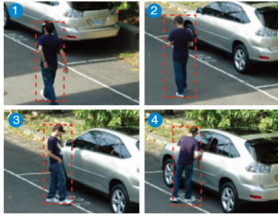

60 fps Raises Recognition Accuracy

Advanced Mechanism

Auto Tracking for Moving Objects

Clear Images 24/7

Audio Detection for Instant Alerts

Unparalleled Visibility in High Contrast Environments

• WDR Pro

(Note: Frame rate drops by half when using WDR Pro.)

Extreme Weatherproof

• Wide Temperature Range

• IP66-rated and NEMA 4X Housing

SD83x4E/x6E | Speed Dome Network Camera

ONVIF