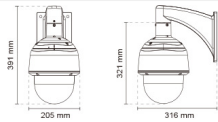

Technical Specifications

Dimensions

Compatible Accessories

Mounting Kits	AM-103 Recessed kit	AM-116 20 cm pendant pipe	AM-117 40 cm pendant pipe	AM-118 Indoor pendant head	AM-231 Paralel mounting kit	AM-221 Globe neck mounting kit
Mounting Kits	AM-311 Pole Mount Adaptor	AM-411 Corner Mount Adaptor	AM-711 Junction Box	AM-114 Outdoor pendant Head	AM-519 1.5" PT adaptor	AA-341 AC 24V power adaptor
PoE Kits	AP3001 PoE plus injector	AP-331 High power PoE injector	AC-212 Smoked cover	AC-111 Vandal-proof transparent cover	AO-001 Combo cable	IPD-USB USB Joystick

Distributed by:

VIVOTEK
www.vivotek.com

VIVOTEK INC.
9F, No. 107, Lien Chong Rd., Chung Ho, New Taipei City, 225, Taiwan, R.O.C.
T: +886-2-82452092 F: +886-2-82456532 E: sales@vivotek.com

VIVOTEK USA, INC.
2020 Hingwood Avenue, San Jose, CA 95131
T: 408-773-8686 F: 408-773-8298 E: salesusa@vivotek.com

Ver 1.0