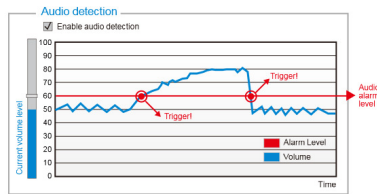

Audio Detection for Instant Alerts