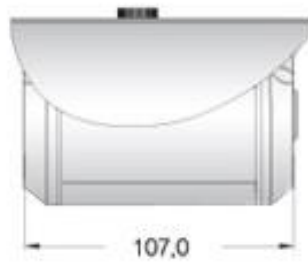

CCTV Camera Pros

Video Surveillance Systems for Home, Business & Government

Camera Dimensions (mm)

AHD-BL5H Features

Sensor	1/2.9" SONY CMOS
Effective Pixels	1984 (H) x 1225 (V) pixels = 2.43 megapixel (NTSC)
Total Pixels	2000 (H) x 1241 (V) pixels = 2.48 megapixel (NTSC)
Video Output	AHD : 2.0 (1080P) / CVBS: 1.0Vp-p (75ohm)
Scanning System	PROGRESSIVE
Housing	IP68 Outdoor Rated Enclosure
HD Resolution	1080p in color (day) and B&W (night)
Minimum Illumination	0 LUX with Infrared
Electronic Shutter Speed	AUTO / MANUAL (1/30sec ~ 1/50,000sec) / FLICKER
S/N (Y Signal)	More than 52 dB (AGC Off)
O.S.D. (On Screen Display)	On Screen Display menu accessed via mini joystick on AHD-D32W camera
Backlight Compensation (BLC)	Selectable: OFF / LOW / MIDDLE / HIGH
Wide Dynamic Range (D-WDR)	Selectable: OFF / ON (0- 8)
SENSUP / Low Light Intensity	Selectable: OFF / X2 / X4 / X6 / x8 / x10 / x15 / x20 / x25 / x30
Digital Noise Reduction (3D DNR)	Selectable: OFF / LOW / MIDDLE / HIGH (improves low illumination)
Day & Night	Selectable: Auto (Day <--> Night time change) / Ext / COLOR / B&W
Smart Motion Detection	Selectable: Off / Set
Image Conversion	Selectable: OFF / MIRROR / V-FLIP / ROTATE
Defog	Selectable: On / Off
Sharpness	Adjustable : (0 ~ 10 STEP)
Available Languages	ENG, CHN1, CHN2, GER, FRA, ITA, SPA, POL, RUS, POR, NED, TUR
Privacy	Selectable: OFF / ON (4 Zone)
White Balance	Selectable: ATW / AWB / AWC <input type="checkbox"/> SET / INDOOR / OUTDOOR / MANUAL
Dual Power Supply	Dual Power: DC 12V / AC 24V
Operating Temp / Humidity	Operating Temp: -10°C ~ +50°C / 30% ~ 80% RH
Storage Temp / Humidity	Storage Temp: -20°C ~ +60°C / 20% ~ 90% RH / Humidity: 20 ~ 90% RH
Dimensions (mm / inches)	Height: 2.92" (74.2mm); Width: 3.06" (77.9mm); Length (body): 4.21" (107mm)
Weight	Weight: approximately 1.6 Lbs / 760 grams
CCTV Camera Pros Website Link	For more information AHD-BL5H 1080p HD CCTV camera