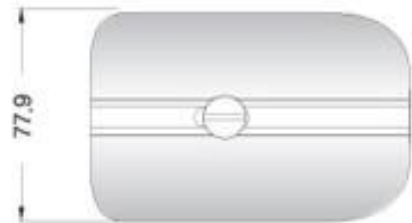

CCTV Camera Pros

Video Surveillance Systems for Home, Business & Government

Camera Dimensions (mm)

AHD-BL5H Features

Sensor	1/2.9" SONY CMOS
Effective Pixels	1984 (H) x 1225 (V) pixels = 2.43 megapixel (NTSC)
Total Pixels	2000 (H) x 1241 (V) pixels = 2.48 megapixel (NTSC)
Video Output	AHD : 2.0 (1080P) / CVBS: 1.0Vp-p (75ohm)
Scanning System	PROGRESSIVE
Housing	IP68 Outdoor Rated Enclosure
HD Resolution	1080p in color (day) and B&W (night)
Minimum Illumination	0 LUX with Infrared
Electronic Shutter Speed	AUTO / MANUAL (1/30sec ~ 1/50,000sec) / FLICKER
S/N (Y Signal)	More than 52 dB (AGC Off)
O.S.D. (On Screen Display)	On Screen Display menu accessed via mini joystick on AHD-D32W camera
Backlight Compensation (BLC)	Selectable: OFF / LOW / MIDDLE / HIGH
Wide Dynamic Range (D-WDR)	Selectable: OFF / ON (0- 8)
SENSUP / Low Light Intensity	Selectable: OFF / X2 / X4 / X6 / x8 / x10 / x15 / x20 / x25 / x30
Digital Noise Reduction (3D DNR)	Selectable: OFF / LOW / MIDDLE / HIGH (improves low illumination)
Day & Night	Selectable: Auto (Day <--> Night time change) / Ext / COLOR / B&W
Smart Motion Detection	Selectable: Off / Set
Image Conversion	Selectable: OFF / MIRROR / V-FLIP / ROTATE
Defog	Selectable: On / Off
Sharpness	Adjustable : (0 ~ 10 STEP)
Available Languages	ENG, CHN1, CHN2, GER, FRA, ITA, SPA, POL, RUS, POR, NED, TUR
Privacy	Selectable: OFF / ON (4 Zone)
White Balance	Selectable: ATW / AWB / AWC ☐ SET / INDOOR / OUTDOOR / MANUAL
Dual Power Supply	Dual Power: DC 12V / AC 24V
Operating Temp / Humidity	Operating Temp: -10°C ~ +50°C / 30% ~ 80% RH
Storage Temp / Humidity	Storage Temp: -20°C ~ +60°C / 20% ~ 90% RH / Humidity: 20 ~ 90% RH
Dimensions (mm / inches)	Height: 2.92" (74.2mm); Width: 3.06" (77.9mm); Length (body): 4.21" (107mm)
Weight	Weight: approximately 1.6 Lbs / 760 grams
CCTV Camera Pros Website Link	For more information AHD-BL5H 1080p HD CCTV camera

Looking for a HD surveillance DVR for this camera to record to?

CCTV Camera Pros highly recommends our latest iDVR-PRO surveillance DVRs which support full 1080p recording at 30 frames per second. Please [visit this page for more information](#).