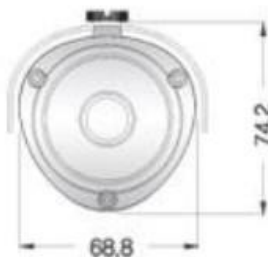

Camera Dimensions (mm)

Looking for a HD surveillance DVR for this camera to record to?

CCTV Camera Pros highly recommends our latest iDVR-PRO surveillance DVRs which support full 1080p recording at 30 frames per second. Please [visit this page for more information](#).

For information relating to video surveillance, please contact us, via email at info@cctvcamerapros.net, or by phone at 561-433-8488 / 888-849-2288; or visit our Website: www.cctvcamerapros.com