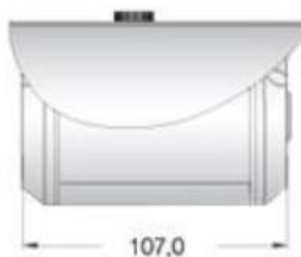

Camera Dimensions (mm)

Looking for a HD surveillance DVR for this camera to record to?

CCTV Camera Pros highly recommends our latest iDVR-PRO surveillance DVRs which support full 1080p recording at 30 frames per second. Please [visit this page for more information](#).

For information relating to video surveillance, please contact us, via email at info@cctvcamerapros.net, or by phone at 561-433-8488 / 888-849-2288; or visit our Website: www.cctvcamerapros.com