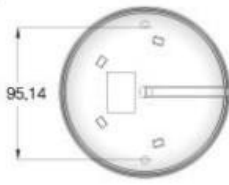

CCTV Camera Pros

Video Surveillance Systems for Home, Business & Government

HD-TVI-D3 Features

Sensor	1/2.9" SONY CMOS
Effective Pixels	1984 (H) x 1225 (V) pixels = 2.43 megapixel (NTSC)
Total Pixels	2000 (H) x 1241 (V) pixels = 2.48 megapixel (NTSC)
Video Output	TVI (1080P) / CVBS: 1.0Vp-p (75ohm)
Scanning System	PROGRESSIVE
Housing	Indoor Only
HD Resolution	1080p in color (day) and B&W (night)
Minimum Illumination	0 LUX with Infrared
Electronic Shutter Speed	AUTO / MANUAL (1/30sec ~ 1/60,000sec)
S/N (Y Signal)	More than 52 dB (AGC Off)
O.S.D. (On Screen Display)	On Screen Display menu accessed via mini joystick on HD-TVI-D3 camera
Backlight Compensation (BLC)	Selectable: OFF / WDR / BLC / HLM
Wide Dynamic Range (D-WDR)	Selectable: OFF / ON (0- 8)
SENSUP / Low Light Intensity	Selectable: OFF / X2 / X3 / X4 / x5 / x6 / x7 / x8
Digital Noise Reduction (3D DNR)	Selectable: OFF / LOW / MIDDLE / HIGH (improves low illumination)
Day & Night	Selectable: Auto (Day <--> Night time change) / Ext / COLOR / B&W
Smart Motion Detection	Selectable: (0 ~ 20 STEP)
Sharpness	Adjustable : (0 ~ 10 STEP)
Available Languages	ENG, CHN1, CHN2, JPN, KOR
Privacy	Selectable: OFF / ON (4 Zone)
White Balance	Selectable: AUTO / AUTO EXT / PRESET / MANUAL
Power	12V-DC
Operating Temp / Humidity	Operating Temp: -10°C ~ +50°C / 30% ~ 80% RH
Storage Temp / Humidity	Storage Temp: -20°C ~ +60°C / 20% ~ 90% RH / Humidity: 20 ~ 90% RH
Dimensions (mm / inches)	Height (to top of Dome): 3.63" (92.3mm); Width: 4.72" (120mm).
Weight	Weight: approximately 9.9 Ounces / 282 grams
CCTV Camera Pros Website Link	For more information HD-TVI-D3 HD-TVI dome camera

DOME CAMERA DIMENSIONS (mm)

Looking for a HD surveillance DVR for this camera to record to?