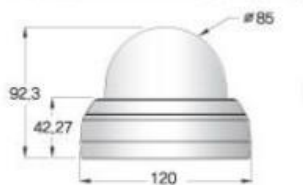

DOME CAMERA DIMENSIONS (mm)