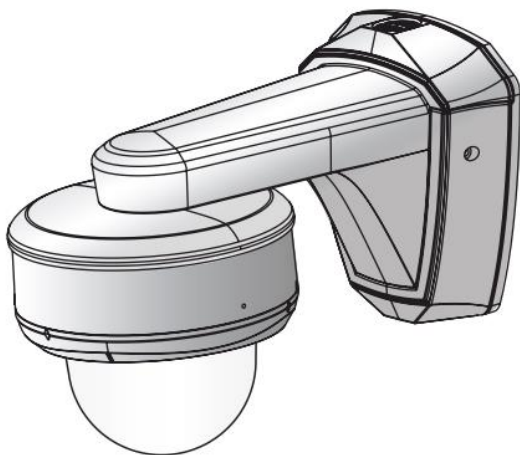

HD-TVI-D3 Features

Fixed 3.6mm Lens for wide horizontal angle of view

1080p resolutions in Color & night vision mode - 2 Megapixel Resolution

Wide Dynamic Range (WDR) Enhancement, for use in challenging lighting conditions

Want to mount the **HD-TVI-D3** using a wall bracket? We have an **optional wall mount bracket available.**

CCTV Camera Pros

Video Surveillance Systems for Home, Business & Government

HD-TVI-D3 Features

Sensor	1/2.9" SONY CMOS
Effective Pixels	1984 (H) x 1225 (V) pixels = 2.43 megapixel (NTSC)
Total Pixels	2000 (H) x 1241 (V) pixels = 2.48 megapixel (NTSC)
Video Output	TVI (1080P) / CVBS: 1.0Vp-p (75ohm)
Scanning System	PROGRESSIVE
Housing	Indoor Only
HD Resolution	1080p in color (day) and B&W (night)
Minimum Illumination	0 LUX with Infrared
Electronic Shutter Speed	AUTO / MANUAL (1/30sec ~ 1/60,000sec)
S/N (Y Signal)	More than 52 dB (AGC Off)
O.S.D. (On Screen Display)	On Screen Display menu accessed via mini joystick on HD-TVI-D3 camera
Backlight Compensation (BLC)	Selectable: OFF / WDR / BLC / HLM
Wide Dynamic Range (D-WDR)	Selectable: OFF / ON (0- 8)
SENSUP / Low Light Intensity	Selectable: OFF / X2 / X3 / X4 / x5 / x6 / x7 / x8
Digital Noise Reduction (3D DNR)	Selectable: OFF / LOW / MIDDLE / HIGH (improves low illumination)
Day & Night	Selectable: Auto (Day <--> Night time change) / Ext / COLOR / B&W
Smart Motion Detection	Selectable: (0 ~ 20 STEP)
Sharpness	Adjustable : (0 ~ 10 STEP)
Available Languages	ENG, CHN1, CHN2, JPN, KOR
Privacy	Selectable: OFF / ON (4 Zone)
White Balance	Selectable: AUTO / AUTO EXT / PRESET / MANUAL
Power	12V-DC
Operating Temp / Humidity	Operating Temp: -10°C ~ +50°C / 30% ~ 80% RH
Storage Temp / Humidity	Storage Temp: -20°C ~ +60°C / 20% ~ 90% RH / Humidity: 20 ~ 90% RH
Dimensions (mm / inches)	Height (to top of Dome): 3.63" (92.3mm); Width : 4.72" (120mm).
Weight	Weight : approximately 9.9 Ounces / 282 grams
CCTV Camera Pros Website Link	For more information HD-TVI-D3 HD-TVI dome camera