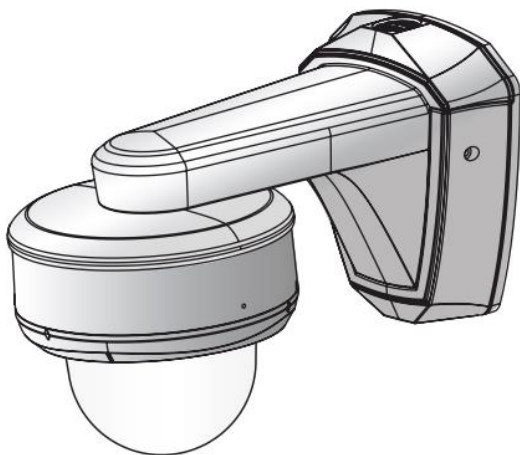

Want to mount the **HD-TVI-D4V** using a wall bracket? We have and **optional wall mount bracket available**.