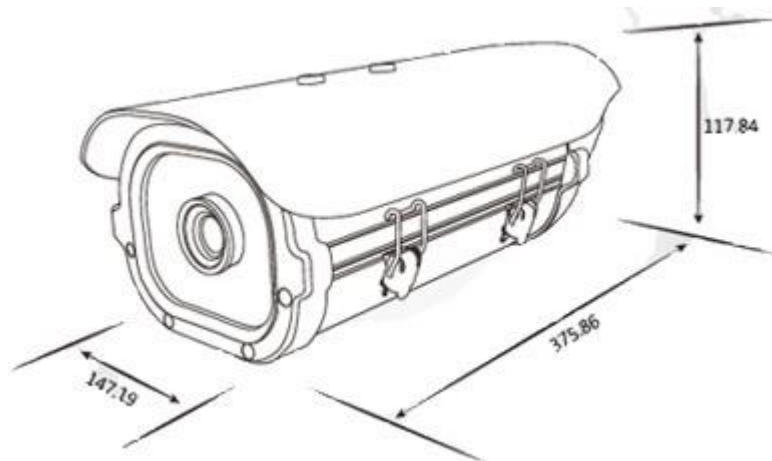

LPR-TV75 Key Features

7 ~ 22mm Varifocal Lens

Full HD 1080P Resolution

Weatherproof housing, to protect the vital components from the elements

1/2.9" Sony CMOS Image Sensor

On-Screen Display (OSD) menu, allows for specific camera configurations

Website Link: For more information, click here: [LPR-TV75 License Plate Recognition Camera](#)

LPR-TV75 Features

CCD	1/2.9" Sony CMOS Image Sensor
Effective Pixels	1944 (H) x 1092 (V) = 2,122,648 total pixels (NTSC)
Total Pixels	2000 (H) x 1241 (V) = 2,482,000 total pixels (NTSC)
Video Output	TVI
Scanning System	Progressive
Infrared	12 Piece IR LEDs / 60 Foot Effective Range

CCTV Camera Pros

Video Surveillance Systems for Home, Business & Government

LPR-TV75 Resolution	1920 x 1080 (1080P)
Minimum Illumination	0 Lux with IR's On
Electronic Shutter Speed	AUTO / MANUAL (1/30 sec ~ 1/60,000 sec)
S/N (Y Signal)	More than 52 [dB] / AGC Off
SENS_UP	OFF / x2 / x3 / x4 / x5 / x6 / x7 / x8
Backlight Compensation (BLC)	Selectable: OFF / WDR / BLC / HLM
Wide Dynamic Range (D-WDR)	Selectable: ON/OFF
Communication	RS-485 (PELCO-D)
Digital Noise Reduction (3D DNR)	Selectable: OFF / LOW / MIDDLE / HIGH
Day & Night	Selectable: Auto (Day <--> Night time change) / Ext / COLOR / B&W
Motion Detection	Selectable: OFF / SET
FLIP	Selectable: OFF / ON
Digital Zoom	Selectable: 0 ~ 127 Level
Sharpness	Adjustable (0 ~ 10 step)
Available Languages	English / Chinese / Japanese / Korean
Privacy	Selectable: ON / OFF
White Balance	Selectable: AUTO / AUTO EXT / PRESET / MANUAL
Power Source	2 AMP, 12V-DC Power Supply
Operating Temp / Humidity	Operating Temp: -10°C ~ +50°C / 30% ~ 80% Relative Humidity
Storage Temp / Humidity	Storage Temp: -20°C ~ +60°C / 20% ~ 90% Relative Humidity
Dimensions (inches + mm)	Height: 4.63" (117.84mm); Width: 5.79" (147.19mm); Length: 14.79" (375.86mm).
Weight	Weight: approximately 3.5 LBS / 1587.57 grams
CCTV Camera Pros Website Link	For more information LPR-TV75 TVI LPR Camera