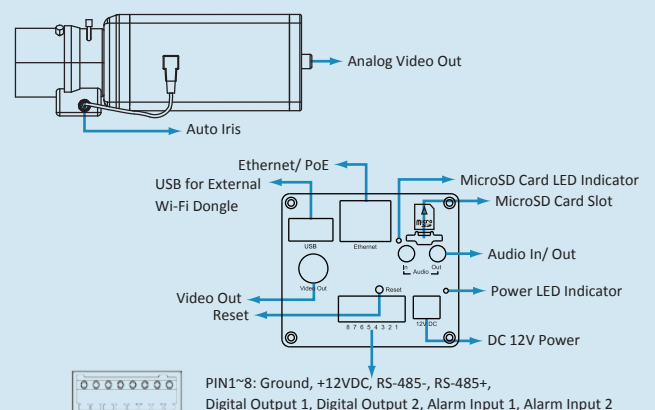

System	
Connectors	RCA connector for analog video output RJ-45 Ethernet 10/ 100 Base-T 2 pin terminal blocks for DC power 8 pin terminal blocks for 2 alarm input, 2 output and 1 RS-485 Reset button MicroSD card slot USB A type 3.5mm jack for Mic/ Line, 3.5mm jack for audio out
Local storage	MicroSD card slot with LED indicator
Software integration	Support ONVIF v.1.02
Video management software	EZvuu ZAVIO CamGraba IP System software, for viewing, recording and archiving up to 32 cameras See http://www.zavio.com/support_softwares.php for more software application

General	
Casing	Aluminum
Power	12V DC, 1A, Max 12W
Operating conditions	-10 ~ 50 °C (14 ~ 122 °F)
Installation, management, and maintenance	ZAVIO camera management tool on CD and web-based configuration. Configuration of backup and restore firmware upgrades over HTTP, firmware available at www.zavio.com
Minimum web browsing requirement	Pentium 4 2.8GHz (or equivalent AMD) 256MB RAM graphic cards (or equivalent on-board graphic cards) 2G RAM Window 2000, 2003, XP, Vista or Windows 7 Mac OS Leopard 10.5
Dimensions (HxWxD)	115 x 64 x 56mm (4.5" x 2.5" x 2.2")
Weight	312.6g (0.69lb) excl. power supply
Included accessories	Quick installation guide, CD (IP Surveillance Software, Intelligent IP Installer, EZvuu, user manuals, and language pack), mounting and connector kits, power supply 12V DC
Certification	CE, FCC, RoHS

Physical Description

* External Wi-Fi dongle is not the standard equipment of package contents. To get list of compatible Wi-Fi dongle for F7210, please contact ZAVIO's sales representatives for details.