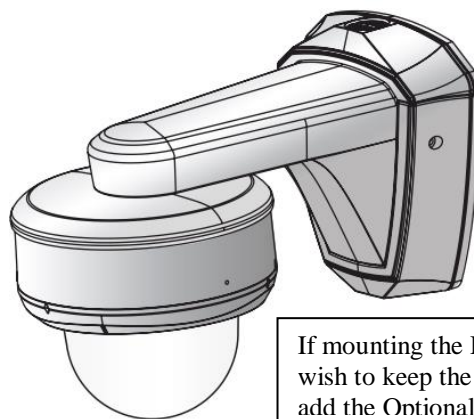

DPRO-AS700 Features

DC Auto Iris Lens with **2.8 to 12mm Varifocal Lens**

1000 TVL resolutions in Color & night vision mode

Outdoor **weatherproof rating of IP68**, ensures that it will hold up in harsh outdoor conditions

SENSE UP: Superior low light performance down to **0 LUX** before using Infrared (night vision)

Infrared LEDs for illumination **up to 90 feet** (IR LEDs Varifocal 35 pcs)

[SMART IR](#) Infrared illumination technology, for superior Infrared night time clarity

On-Screen Display (OSD) menu, allows for configurations

Website Link: For more information, click here: [CCTV DPRO-AS700 DOME Camera](#)