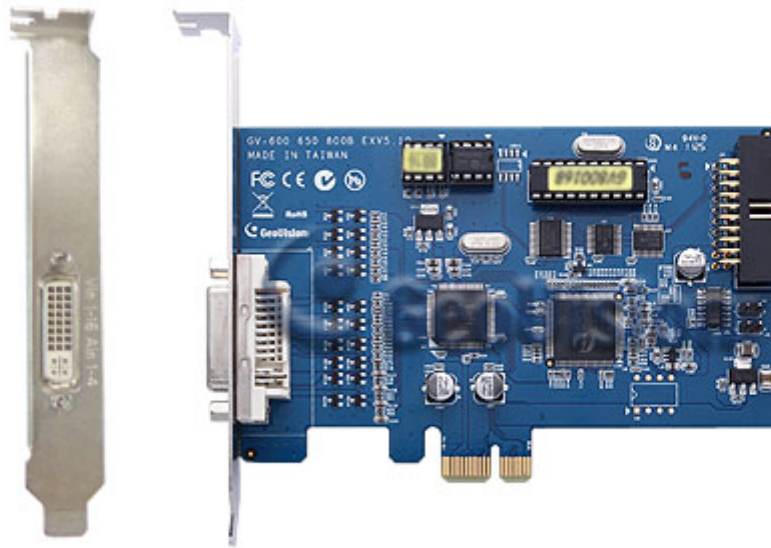

## GV-600B Video Capture Card

GV-600B Card provides up to 16 video channels and 4 audio channels, recording up to 30 / 25 fps (NTSC / PAL) in total with H.264 software compression.

### Specifications

		GV-600B	GV-600B X 2
Interface		PCI-E (x1)	PCI-E (x1) x 2
Input Type		DVI	
Video Input		4, 8, 16 Cams	8, 12, 16, 20, 24, 32 Cams
Audio Input		4 Channels	8 Channels
Recording Rate	CIF	NTSC	4+4 port: 30 fps 16-port: 30 fps
		PAL	4+4 port: 25 fps 16-port: 25 fps
	D1	NTSC	4+4 port: 30 fps 16-port: 15 fps
		PAL	4+4 port: 25 fps 16-port: 12.5 fps
Display Rate	CIF	NTSC	4+4 port: 30 fps 16-port: 30 fps
		PAL	4+4 port: 25 fps 16-port: 25 fps
	D1	NTSC	4+4 port: 30 fps 16-port: 15 fps
		PAL	4+4 port: 25 fps 16-port: 12.5 fps
Video Resolution	NTSC	704x480, 704x480 De-interlace, 640x480, 640x480 De-interlace, 352x240, 320x240	
	PAL	704x576, 704x576 De-interlace, 640x480, 640x480 De-interlace, 352x288, 320x240	
Video Compression Format		Geo MPEG4, Geo H264	
Audio Compression Format		AAC (16 kHz / 16 bit)	
GV-NET/IO Card Support		Yes	
Dimensions (W x H)		PCI-E	120 x 82 mm / 4.7 x 3.2 in
Installation Guide		GV-600B	

#### Note:

1. GV-600B is currently not compatible with VIA series and ATI series chipset motherboards.
2. 8-port has the same recording rate and display rate as 16-port.
3. Specifications are subject to change without notice.