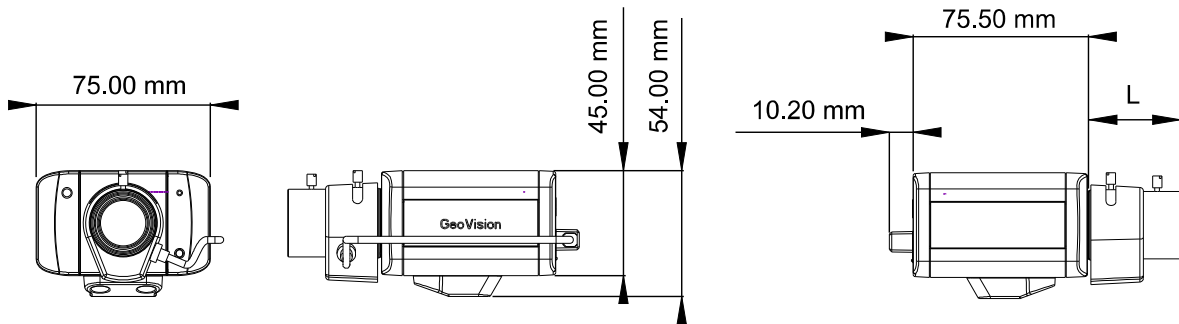

GV-BX140DW 1MP H.264 WDR D/N Box IP Camera

- 1 megapixel progressive scan Wide dynamic range CMOS
- Stream 1 from H.264 and MJPEG;
- Stream 2 from H.264, MPEG4 and MJPEG
- Up to 30 fps at 1280 x 720
- Built-in / external microphone
- 2-way audio
- One sensor input and alarm output
- TV-out support
- Memory card slot
- Wide Dynamic Range (WDR)
- Motion detection
- Tampering alarm
- Privacy mask
- IP address filtering
- DC 12V / PoE
- Removable IR-cut filter for Day/Night function
- Varifocal megapixel lens
- Supports iPhone, iPad, Android & 3GPP
- 31 languages on Web interface

* No Memory card slot & local storage function for Argentina.

Active Tampering Alarm

Camera Shift

Model	L Length
BX140DW	36.5 mm

SPECIFICATIONS

Camera		
Image Sensor		1/3" progressive scan CMOS
Picture Elements		1280 (H) x 720 (V)
Minimum Illumination	Color	0.2 Lux at F/1.4
	B/W	0.08 Lux at F/1.4
	IR ON	0 Lux
Shutter Speed		Automatic
White Balance		Automatic, Manual (2800K ~ 8500K)
Gain Control		Automatic
S/N Ratio		50 dB
WDR		Yes