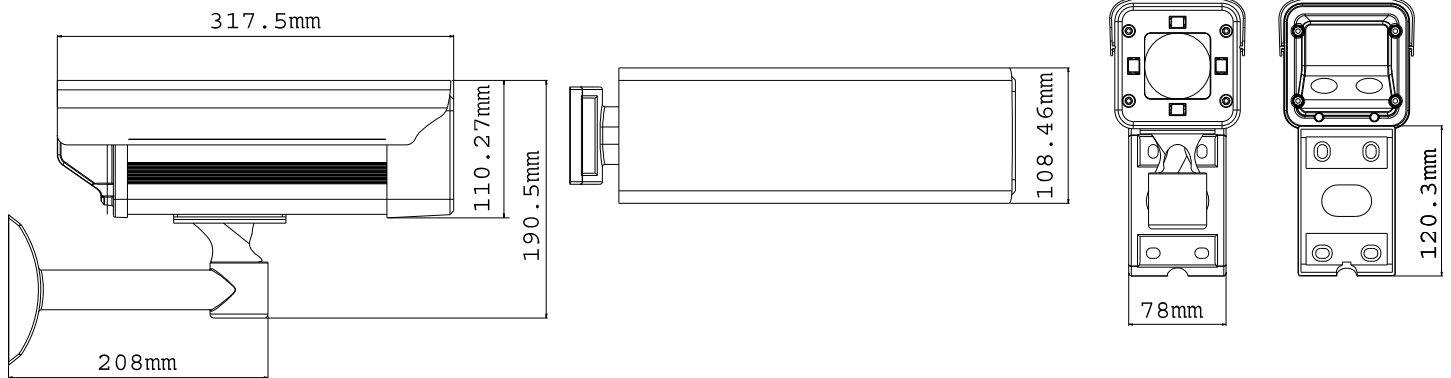

GV-BX220D-E 2MP H.264 Arctic IR Box IP Camera

- 2 megapixel progressive scan CMOS
- Stream 1 from H.264 and MJPEG;
- Stream 2 from H.264, MPEG4 and MJPEG
- Up to 30 fps at 1920 x 1080
- Day / Night function (with removable IR-cut filter)
- IP66 rating
- Built-in heater and fan
- Support for TV-out
- Two-way audio
- Motion detection
- Tampering alarm
- Privacy mask
- Text overlay
- IP address filtering
- Power supplied through PoE (IEEE 802.3at)
- Megapixel lens
- Support for iPhone, iPad, Android and 3GPP
- 31 languages on Web interface

* No SD/SDHC card slot & local storage function for Argentina.

Active Tampering Alarm

Tampered

Focus Change

Camera Shift

SPECIFICATIONS

Camera		
Image Sensor	1/2.5" progressive scan CMOS	
Picture Elements	1920 (H) x 1080 (V)	
Minimum Illumination	Color	0.5 Lux at F/1.3
	B/W	0.1 Lux at F/1.3
	IR ON	0 Lux
Shutter Speed	Automatic, Manual (1/5 ~ 1/8000 sec)	
White Balance	Automatic, Manual (2800 ~ 8500K)	
Gain Control	Automatic	
S/N Ratio	45 dB	
BLC	Yes	
Lens		
Megapixel	Yes	
Day/Night	Yes (with removable IR-cut filter)	
Lens Type	Varifocal	
Focal Length	2.8 ~ 6 mm	
Maximum Aperture	F/1.3	