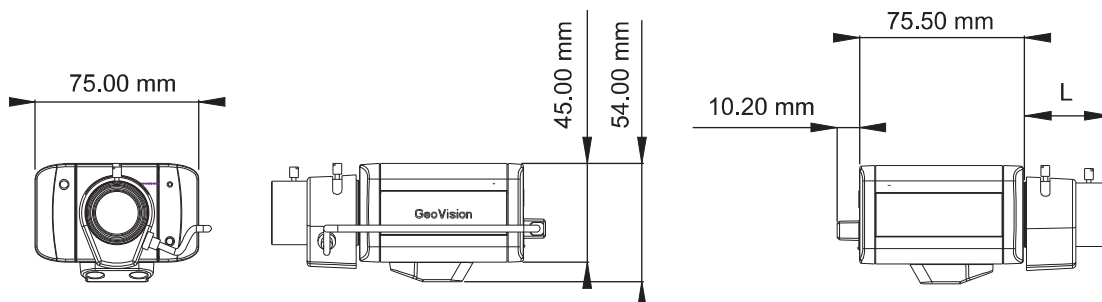

Active Tampering Alarm

Dimensions