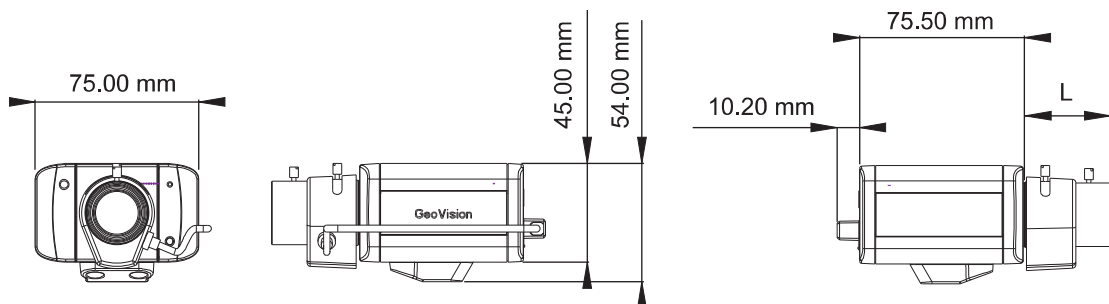

Active Tampering Alarm

Dimensions