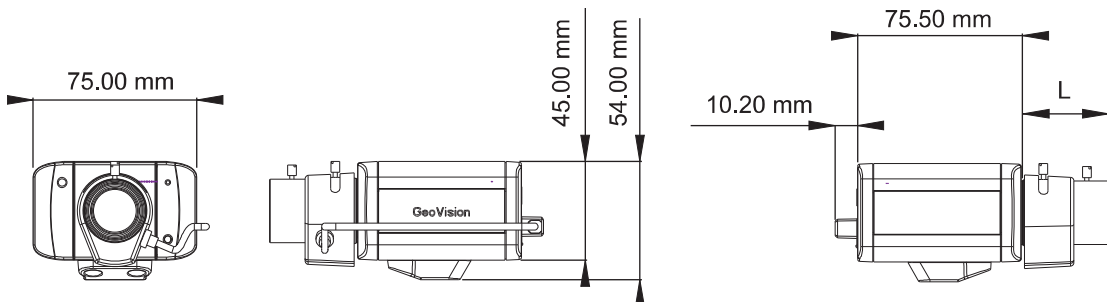

Active Tampering Alarm

Dimensions