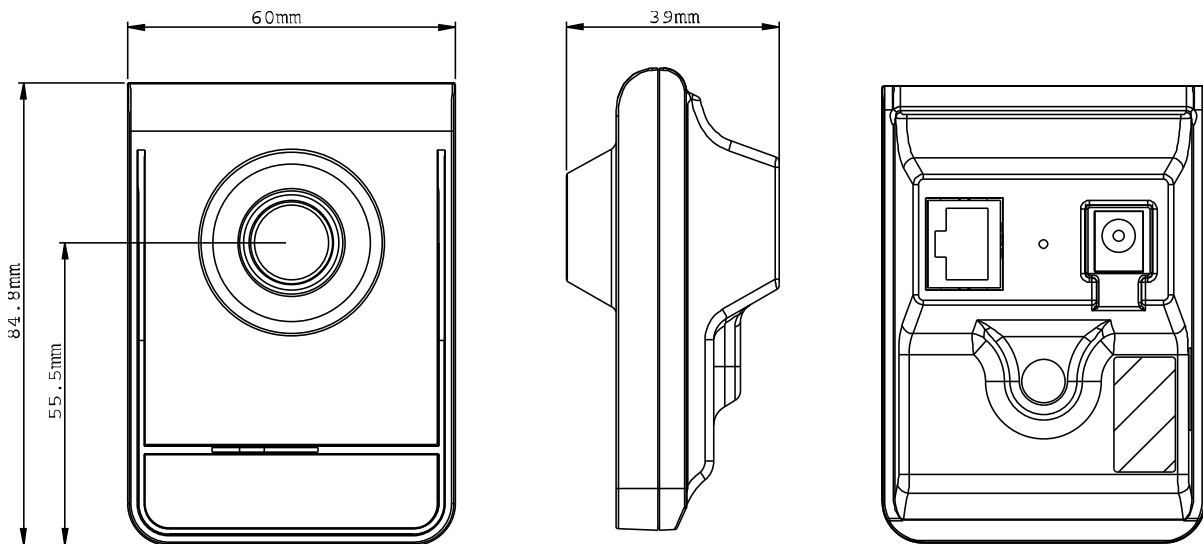

GV-CBW120 1.3MP H.264 Wireless Cube IP Camera

- 1/2.5" Progressive Scan CMOS
 - Stream 1 from H.264 and MJPEG;
Stream 2 from H.264, MPEG4 and MJPEG
 - Up to 30 fps at 1280 x 1024
 - Wireless connectivity: WiFi 802.11/b/g/n
 - Two-way Audio
 - Micro SD/SDHC Card Slot
 - G.711 and AAC audio codec
 - Motion detection
 - Tampering alarm
 - Privacy mask
 - IP address filtering
 - Megapixel lens
 - Supports iPhone, iPad, Android & 3GPP
 - 31 languages on Web interface
- * No SD/SDHC card slot & local storage function for Argentina.

Active Tampering Alarm

Tampered

Focus Change

Camera Shift

SPECIFICATIONS

Camera		
Image Sensor		1/2.5" progressive scan CMOS
Picture Elements		1280 (H) x 1024 (V)
Minimum Illumination	Color	1 Lux (1/30 sec), 0.5 Lux (1/5 sec)
Shutter Speed		Automatic, Manual (1/5 ~ 1/8000 sec)
White Balance		Automatic, Manual (2800K ~ 8500K)
Gain Control		Automatic
S/N Ratio		45 dB
Lens		
Megapixel		Yes
Day/Night		Yes (electronic)
Lens Type		Fixed