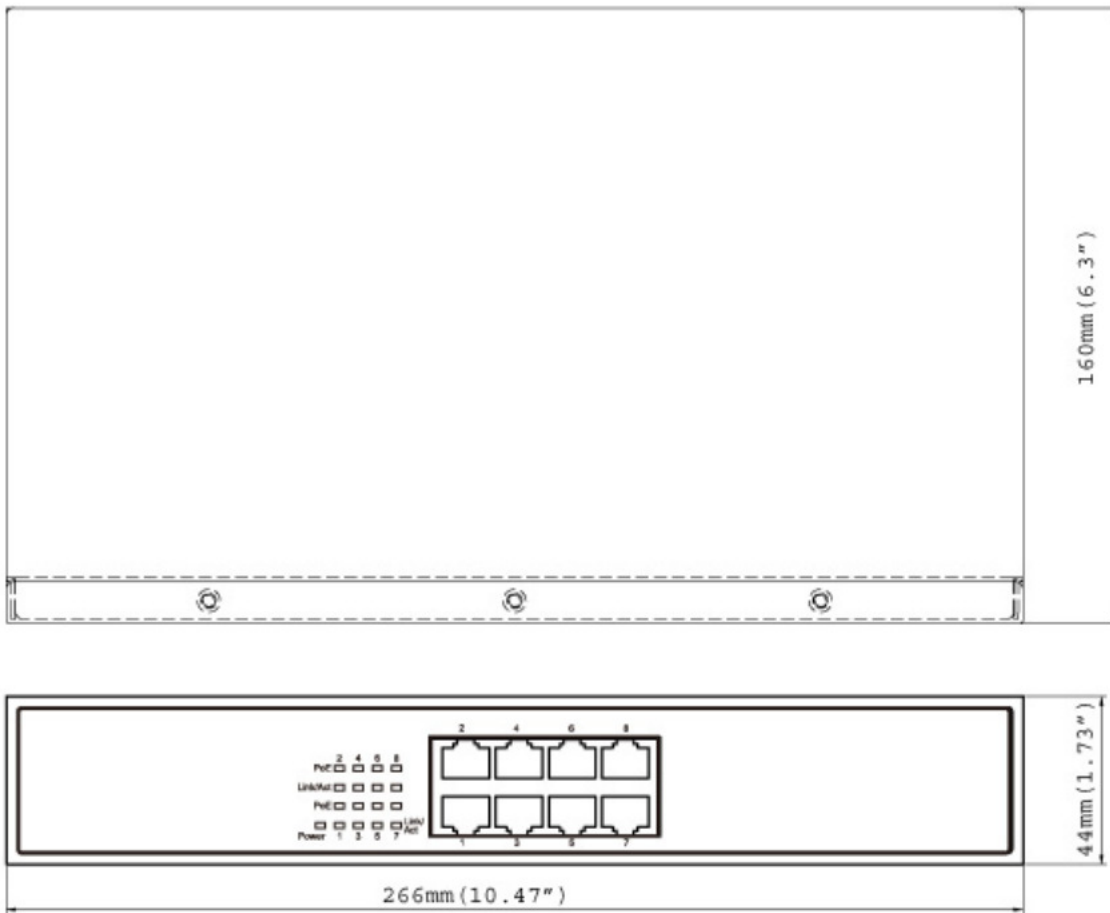

Dimensions

Front View