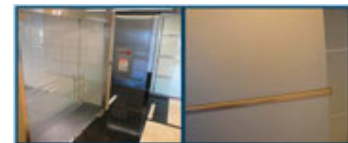

Camera Shift