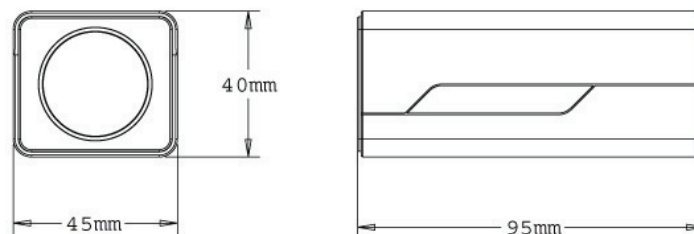

### Models

Model	Iris	Focal Length (mm)	Maximum Aperture	Image Format
GV-UBX2301-0F	Fixed	3	F/1.6	1/3"
GV-UBX2301-1F	Fixed	4	F/1.6	1/3"
GV-UBX2301-2F	Fixed	8	F/1.6	1/3"

### Dimensions