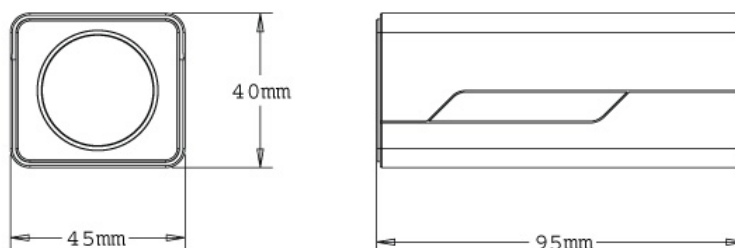

Camera Shift

Dimensions

Specifications

Camera		GV-UBX3301-0F	GV-UBX3301-1F	GV-UBX3301-2F
Image Sensor		1/2.5" progressive scan CMOS "		
Picture Elements		2048 (H) x 1536 (V)		
Minimum Illumination	Color	0.15 Lux at F/1.6		
	B/W	0 Lux at F/1.6		
	IR ON			
Shutter Speed		Automatic, Manual (1/5 ~ 1/8000 sec)		
White Balance		Automatic, Manual (2800K ~ 8500K)		
Gain Control		Automatic		
S/N Ratio		50 dB		
BLC		Yes		
Lens				
Megapixel		Yes		
Focal Length		3 mm	4 mm	8 mm
Day/Night		Yes (with removable IR-cut filter)		
Lens Type		Fixed		
Maximum Aperture		F/1.6		
Mount		M12, Pitch 0.5 mm		
Image Format		1/3"		
Operation	Focus	Fixed		
	Zoom			
	Iris			
IR LED Quantity		4 IR LEDs		
IR Distance		10 m / 32.81 ft. (Max.)		
Operation				
Video Compression		H.264, MJPEG		
Video Stream		Dual streams from H.264 and MJPEG		
Frame Rate		20 fps at 2048 x 1536 *The frame rate and the performance may vary depending on the number of connections and data bitrates (different scenes).		
Image Setting		Brightness, Contrast, Saturation, Sharpness, Gamma, White Balance, Flicker-less, Image Orientation, Shutter Speed, D/N Sensitivity, Backlight Compensation, WDR, Defog		
Audio Compression		G.711, AAC (24 kHz / 16 bit) *AAC (24 kHz / 16 bit) is only supported by GV-System V8.5.6 or later		
Two-way Audio		Yes		
Video Resolution				
Main Stream	4 : 3	2048 x 1536, 1600 x 1200, 1280 x 960, 640 x 480, 320 x 240		
	16 : 9	1920 x 1080, 1280 x 720, 640 x 360, 448 x 252		
	5 : 4	1280 x 1024, 640 x 512, 320 x 256		
Sub Stream	4 : 3	640 x 480, 320 x 240		
	16 : 9	640 x 360, 448 x 252		
	5 : 4	640 x 512, 320 x 256		
Network				
Interface		10/100 Ethernet		
Protocol		HTTP, HTTPS, TCP, UDP, SMTP, FTP, DHCP, NTP, UPnP, DynDNS, 3GPP/ISMA, RTSP, PSIA, SNMP, QoS (DSCP), ONVIF		
Mechanical				
Temperature Detector		Yes		
Connectors	Power	2-pin terminal block, PoE		
	Ethernet	RJ-45		
	Audio	1 In (RCA female for microphone) 1 Out (RCA female for speaker)		
	Auto Iris	DC Drive		
Local Storage		Micro SD / SDHC / SDXC memory card slot (for Class 6 card or above)		
LED Indicator		2 LEDs: Power, Status		