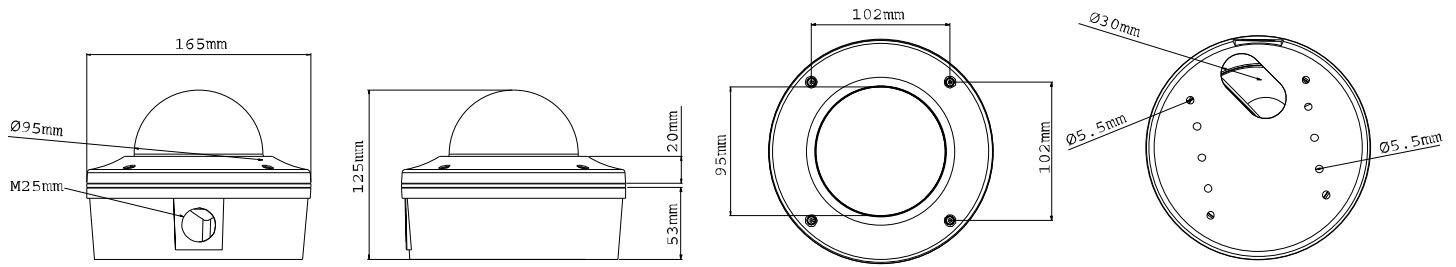

## Dimensions

**Note:**

1. Do not use clothes or any ordinary material to clean the camera cover since they may result in scratches.
2. Specifications are subject to change without notice.

**Accessories**

Model No.	Name		Details
GV-Mount100	Straight Tube and Junction Box Kit		Dimensions: 200 x 170 x 257.5 mm / 7.9 x 6.7 x 10.1 in Weight: 3.17 Kg / 6.99 lbs
GV-Mount101	Straight Tube Kit		Dimensions: 219 x 125 x 332 mm / 8.6 x 4.9 x 13.1 in Weight: 1.8 Kg / 3.97 lbs
GV-Mount200	Wall Pendant Tube		Dimensions: 225 x 140 x 250 mm / 8.9 x 5.5 x 9.8 in Weight: 900 g / 1.98 lb
GV-Mount203	Wall Pendant Tube and Junction Box Kit		Dimensions: 315 x 195.5 x 225 mm / 12.4 x 7.7 x 8.9 in Weight: 2.95 Kg / 6.5 lbs
GV-Mount300	Convex Corner Adapter Kit		Dimensions: 238.6 x 409.5 mm / 9.4 x 16.1 in Weight: 4.27 Kg / 9.41 lbs
GV-Mount310	Concave Corner Adapter Kit		Dimensions: 238.6 x 409.5 mm / 9.4 x 16.1 in Weight: 4.27 Kg / 9.41 lbs
GV-Mount400	Pole Mount Bracket Kit (Ø 4" ~ 6")		Dimensions Bracket: 241 x 161 mm / 9.5 x 6.3 in Weight: 1.70 Kg / 3.75 lbs Steel Strap Diameter: Ø 4" ~ 6"