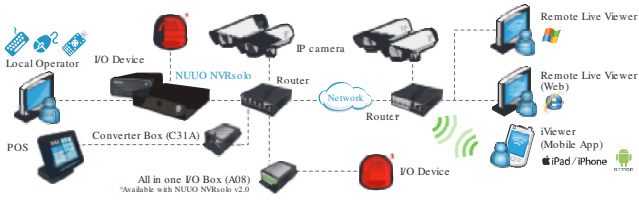

* 1. Ubuntu or FW V1.1.0

About NUUO
Founded in 2004, NUUO Inc. is one of the leading global surveillance solution providers known for its reliability, prompt service and innovative spirit. NUUO's VMS and NVR solutions offer comprehensive recording, monitoring, and seamless 3rd party solution integration for IP and analog cameras.