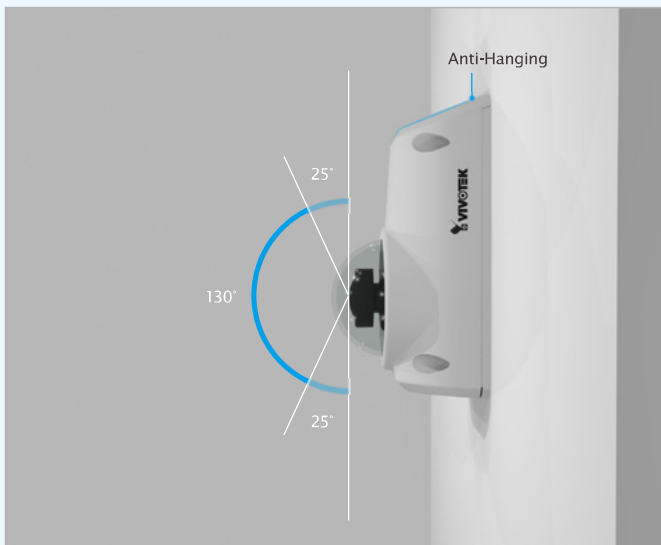

CC8370-HV

Fisheye Network Camera

3MP · WDR Pro · 3DNR · 180° Panoramic View · IK10 · IP66 · SNV

VIVOTEK's CC8370-HV is a Vandal-proof cube network camera offering up to 30 fps @ 3-Megapixel resolution. Its unique design makes it the best choice for boutique, department or convenience stores.

The CC8370-HV can view at a wide angle of 180 degrees, providing complete video security with no dead angles. Featuring with WDR Pro, the camera captures both the dark and bright areas of an image and combines the differences to create a highly realistic representation of the original scene, and with SNV technology, it makes high-quality full-color surveillance video possible under low-light conditions. These features enable the camera to provide video quality nearing the capabilities of the human eye. The unique mounting design facilitates easy installation on a wall or desktop in order to capture faces at eye level. A built-in microphone which records sound within a 5 meter radius further increases the level of surveillance.

The CC8370-HV also supports the industry-standard H.264 compression technology, drastically reducing file sizes and conserving valuable network bandwidth. Together with the ST7501 multi-lingual 32-channel recording software, users can simply and quickly set up an easy-to-use IP surveillance system.

Key Features

- 3-Megapixel CMOS Sensor
- 30fps @ 2048x1536
- WDR Pro (100dB) to Provide Extreme Visibility in High Light Contrast Scenes
- SNV (Supreme Night Visibility)
- 3D Noise Reduction for Low-light Conditions
- Video Rotation
- 180° Horizontal Panoramic View
- Real-time H.264 and MJPEG Compression (Dual Codec)
- Weather-proof IP66-rated and Vandal-proof IK10-rated Housing
- Built-in IEEE 802.3af Compliant PoE
- Built-in Microphone
- Built-in MicroSD/SDHC/SDXC card slot
- ±25° Tilt Lens
- Anti-Hanging Design