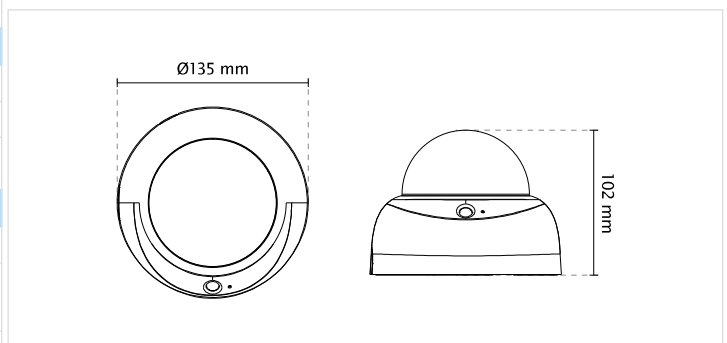

## Technical Specifications

Model	FD8138-H
<b>System Information</b>	
CPU	Multimedia SoC (System-on-Chip)
Flash	128MB
RAM	256MB
<b>Camera Features</b>	
Image Sensor	1/3" Progressive CMOS
Maximum Resolution	1280x800
Lens Type	Vari-focal, Manual Focus
Focal Length	f = 2.8 ~ 12 mm
Aperture	F1.8 ~ F2.85
Auto-iris	P-Iris
Field of View	33° ~ 87° (Horizontal) 21° ~ 54° (Vertical) 39° ~ 110° (Diagonal)
Shutter Time	1/5 sec. to 1/32,000 sec.
WDR Technology	WDR Pro
Day/Night	Removable IR-cut filter for day & night function
Minimum Illumination	0.27 Lux @ F1.8 (Color) 0.001 Lux @ F1.8 (B/W)
Pan/tilt/zoom Functionalities	ePTZ: 48x digital zoom (4x on IE plug-in, 12x built in)
IR Illuminators	Built-in IR illuminators, effective up to 30 meters with Smart IR IR LED*6
On-board Storage	MicroSD/SDHC/SDXC card slot
<b>Video</b>	
Compression	H.264, MJPEG
Maximum Frame Rate	H.264: 30 fps @ 1280x800 MJPEG: 30 fps @ 1280x800
Maximum Streams	3 simultaneous streams
S/N Ratio	Above 61 dB
Dynamic Range	110 dB
Video Streaming	Adjustable resolution, quality and bitrate
Image Settings	Time stamp, text overlay, flip & mirror Configurable brightness, contrast, saturation, sharpness, white balance, exposure control, gain, backlight compensation, privacy masks, Scheduled profile settings, 3D noise reduction, seamless recording
<b>Audio</b>	
Audio Capability	Audio input/output (full duplex)
Compression	G.711, G.726
Interface	Built-in microphone Audio output
<b>Network</b>	
Users	Live viewing for up to 10 clients
Protocols	IPv4, IPv6, TCP/IP, HTTP, HTTPS, UPnP, RTSP/RTP/RTCP, IGMP, SMTP, FTP, DHCP, NTP, DNS, DDNS, PPPoE, CoS, QoS, SNMP, 802.1X

## Dimensions