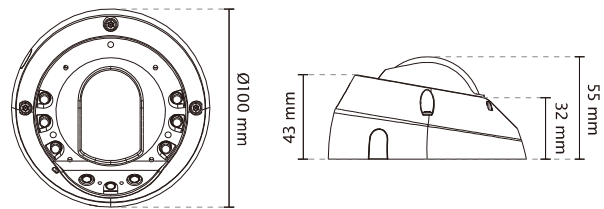

Intelligent Video	
Video Motion Detection	Triple-window video motion detection
Alarm and Event	
Alarm Triggers	Video motion detection, manual trigger, digital input, periodical trigger, system boot, recording notification, camera tampering detection
Alarm Events	Event notification using HTTP, SMTP, FTP and NAS server File upload via HTTP, SMTP, FTP and NAS server
General	
Connectors	RJ-45 for Network/PoE connection Digital input*1
LED Indicator	System power and status indicator
Power Input	IEEE 802.3af PoE Class 2
Power Consumption	Max. 5.1W
Dimensions	Ø: 100 mm x 55 mm
Weight	Net: 284 g
Casing	Vandal-proof IK10-rated metal housing
Safety Certifications	CE, LVD, FCC Class B, VCCI, C-Tick
Operating Temperature	Starting Temperature: -10°C ~ 50°C (14°F ~ 122°F) Working Temperature: -20°C ~ 50°C (-4°F ~ 122°F)
Warranty	24 months
System Requirements	
Operating System	Microsoft Windows 7/Vista/XP/2000
Web Browser	Mozilla Firefox 7~10 (streaming only) Internet Explorer 7.x or 8.x
Other Players	VLC: 1.1.11 or above QuickTime: 7 or above
Included Accessories	
CD	User's manual, quick installation guide, Installation Wizard 2, ST7501 32-channel recording software
Others	Quick installation guide, warranty card, screw pack
Dimensions	

Compatible Accessories

PoE Kits

All specifications are subject to change without notice. Copyright © VIVOTEK INC. All rights reserved.