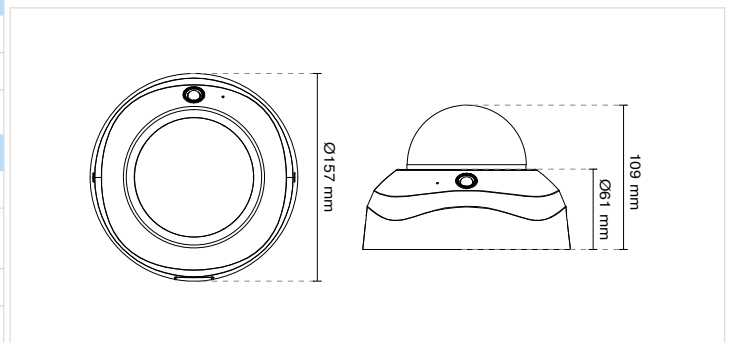

## Technical Specifications

Model	FD8165H
<b>System Information</b>	
CPU	Multimedia SoC (System-on-Chip)
Flash	256MB
RAM	384MB
<b>Camera Features</b>	
Image Sensor	1/2.8" Progressive CMOS
Maximum Resolution	1920x1080 (2MP)
Lens Type	Vari-focal, Remote Focus
Focal Length	f = 3 ~ 10 mm
Aperture	F1.3 ~ F2.5
Auto-iris	Piris/ DC-iris (Reserved)
Field of View	33°~ 104°(Horizontal) 19°~ 56°(Vertical) 39°~ 121°(Diagonal)
Shutter Time	1/5 sec. to 1/10000 sec.
WDR Technology	WDR Pro
Day/Night	Removable IR-cut filter for day & night function Smart IR Technology to avoid overexposure
Minimum Illumination	0.16Lux @F1.3 (Color) 0.001 Lux @F1.3 (B/W)
Pan/tilt/zoom Functionalities	ePTZ: 48x digital zoom (4x on IEplug-in, 12x built in)
IR Illuminators	Built-in IR illuminators, effective up to 20 meters IR LED*4, with Smart IR Technology
On-board Storage	MicroSD/ SDHC/ SDXC card slot
<b>Video</b>	
Compression	H.264, MJPEG
Maximum Frame Rate	30 fps @1920x1080 60 fps @1920x1080 (one-stream mode only) In both compression modes
Maximum Streams	2 simultaneous streams
S/N Ratio	62 dB
Dynamic Range	Up to 100dB
Video Streaming	Adjustable resolution, quality and bitrate
Image Settings	Time stamp, text overlay, flip & mirror Configurable brightness, contrast, saturation, sharpness, white balance, exposure control, gain, backlight compensation, privacy masks, scheduled profile settings, 3D noise reduction, seamless recording
<b>Audio</b>	
Audio Capability	Two-way audio (full duplex)
Compression	AAC, G.711, G.726
Interface	External microphone input Audio output
<b>Network</b>	
Users	Live viewing for up to 10 clients
Protocols	IPv4, IPv6, TCP/IP, HTTP, HTTPS, UPnP, RTSP, RTP, RTCP, IGMP, SMTp, FTP, DHCP, NTP, DNS, DDNS, PPPoE, CoS, QoS, SNMP, 802.1X, UDP, ICMP
Interface	10Base-T/100 BaseTX Ethernet (RJ45)
ONVIF	Supported, specification available at <a href="http://www.onvif.org">www.onvif.org</a>

## Dimensions