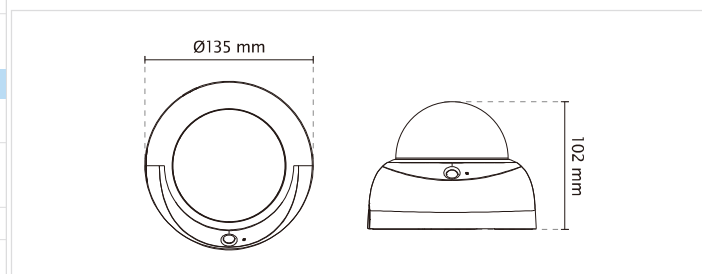

## Key Features

- 2-Megapixel CMOS Sensor
- 30 fps @ 1920x1080
- 2.8 ~ 12 mm Vari-focal, P-iris Lens
- Removable IR-cut Filter for Day & Night Function
- Built-in IR Illuminators, Effective up to 30 Meters
- Real-time H.264, and MJPEG Compression
- Two-way Audio
- WDR Enhancement for Unparalleled Visibility in Extremely Bright and Dark Environments
- Smart IR Technology to Avoid Overexposure
- 3D Noise Reduction
- PIR
- Support Installation with AM-712 Conduit Box

## Dimensions