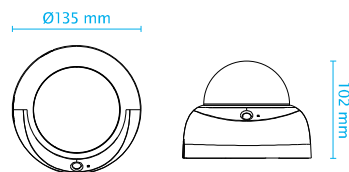

Interface	10 Base-T/100 BaseTX Ethernet (RJ-45) *It is highly recommended to use standard CAT5e & CAT6 cables which are compliant with the 3P/ETL standard.
ONVIF	Supported, specification available at www.onvif.org
Intelligent Video	
Video Motion Detection	Five-window video motion detection
VCA	Line crossing detection, field detection, loitering detection *Available per project request.
Alarm and Event	
Alarm Triggers	Motion detection, manual trigger, digital input, periodical trigger, system boot, recording notification, camera tampering detection, audio detection
Alarm Events	Event notification using digital output, HTTP, SMTP, FTP, NAS server and SD Card File upload via HTTP, SMTP, FTP, NAS server and SD card
General	
Smart Focus System	Remote Focus (FD816BA-HT)
Connectors	RJ-45 cable connector for Network/PoE connection Audio input Audio output DC 12V power input Digital input*1 Digital output*1
LED Indicator	System power and status indicator
Power Input	DC 12V IEEE 802.3af/at PoE Class 0
Power Consumption	FD816BA-HT: Max. 13 W FD816BA-HF2: Max. 9 W
Dimensions	Ø 138 x 103 mm
Weight	541 g
Safety Certifications	FD816BA-HT: CE, LVD, FCC Class B, VCCI, C-Tick, UL FD816BA-HF2: CE, LVD, FCC Class B, VCCI, C-Tick
Operating Temperature	Starting Temperature: 0°C ~ 50°C (32°F ~ 122°F) Working Temperature: -10°C ~ 50°C (14°F ~ 122°F)
Warranty	FD816BA-HT: 36 months FD816BA-HF2: 24 months
System Requirements	
Operating System	Microsoft Windows 7/8/Vista/XP/2000
Web Browser	Mozilla Firefox 7~43 (streaming only) Internet Explorer 7/8/9/10/11
Other Players	VLC: 1.1,11 or above Quicktime: 7 or above
Included Accessories	
CD	User's manual, quick installation guide, Installation Wizard 2, VAST 32-channel recording software
Others	Quick installation guide, warranty card, alignment sticker/desiccant bag, screw pack
Dimensions