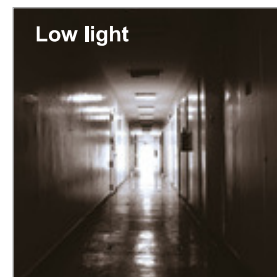

Fixed Dome Network Camera FD8171

3MP • 20M IR • Smart IR • Smart Stream •
3DNR • Smart Focus System

VIVOTEK FD8171 is a professional indoor dome network camera offering 30 fps @ 3-Megapixel or 60 fps @ 1080p resolution with superb image quality. As a professional day/night camera, FD8171 adopts a Smart IR technology which prevents overexposure and provides noise reduction to adjust the IR lighting intensity instantaneously based on the changes of lights in the ambient environment.

Featuring 3D Noise Reduction Technology, it enables the FD8171 to capture clear, polished video under low-light conditions, which also helps to reduce bandwidth from sensor noise. Combined WDR Enhanced technology, users can identify image details in extremely bright as well as dark environments.

In addition, FD8171 implements Smart Stream Technology, which allows users to set region of interests (ROIs) for improved clarity without raising the bitrate so as to optimize storage and bandwidth efficiency.

To provide top-notch image quality, FD8171 also comes with a P-iris lens, which controls the iris with extreme precision with its built-in stepper motor. By using software controls, the lens maintains the iris opening at an optimal level at all times, resulting in superior sharpness and depth of field as well as image quality. Furthermore, for installers, properly adjusting the focus of a megapixel network camera can be difficult due to the image detail. Thus, FD8171 is also designed with VIVOTEK's Smart Focus System to make installation and adjustment easier by allowing remote focus and zoom adjustment.

Features