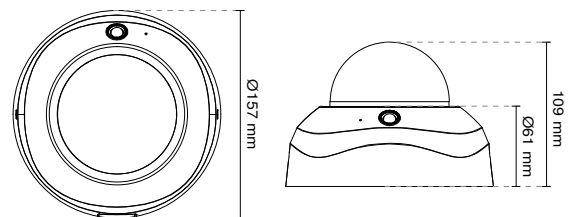

Dimensions

Compatible Accessories

Mounting Kits

All specifications are subject to change without notice. Copyright © VIVOTEK INC. All rights reserved.

Distributed by:

VIVOTEK INC.
6F, No.192, Lien-Cheng Rd., Chung-Ho,

VIVOTEK USA
2050 Ringwood Avenue,

VIVOTEK Europe
Randstad 22-133, 1316BW Almere,

Ver. 4