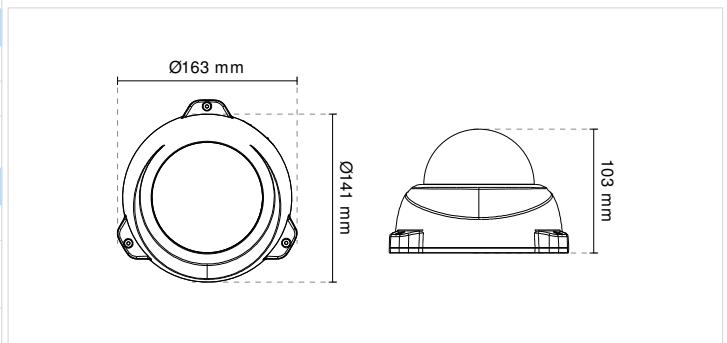

Dimensions

Compatible Accessories

Mounting Kits

All specifications are subject to change without notice. Copyright © VIVOTEK INC. All rights reserved.

Distributed by:

VIVOTEK INC.
6F, No.192, Lien-Cheng Rd., Chung-Ho,

VIVOTEK USA
2050 Ringwood Avenue,

VIVOTEK Europe
Randstad 22-133, 1316BW Almere,

Ver. 4