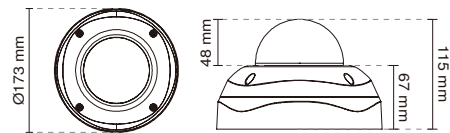

Dimensions

Compatible Accessories

Mounting Kits

PoE Kits

All specifications are subject to change without notice. Copyright © VIVOTEK INC. All rights reserved.

Distributed by:

VIVOTEK INC.
6F, No.192, Lien-Cheng Rd., Chung-Ho,

VIVOTEK USA
2050 Ringwood Avenue,

VIVOTEK Europe
Randstad 22-133, 1316BW Almere,

Ver 1.5