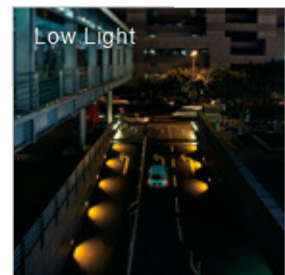

Features

- 1.3-Megapixel CMOS Sensor
- 30 fps @ 1280x1024;
  60 fps @ 1280x1024 (One-stream mode only)
- Motorized, P-iris Lens
- Removable IR-cut Filter for Day & Night Function
- Built-in IR Illuminators, Effective up to 30 Meters
- Smart IR Technology to Avoid Overexposure
- 3D Noise Reduction for Low-light Conditions
- WDR Pro II to Provide Extreme Visibility in Extremely Bright and Dark Environments
- Smart Focus System for Remote and Precise Focus Adjustment
- Two-way Audio
- Weather-proof IP66-rated and Vandal-proof IK10-rated Housing
- Supreme Night Visibility