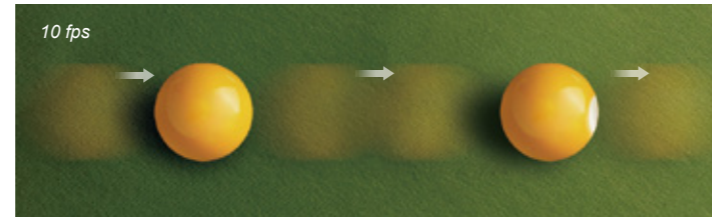

For example, if a person or object of interest passes quickly through the camera's field of view during an event, a 10 fps frame rate might mean only a single frame with the target is captured, while the FD8363 would capture three frames, providing a fuller record of the event and more reliable identification of the target.