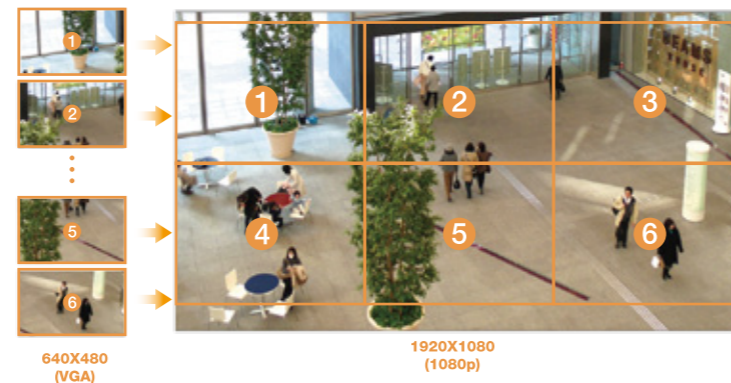

The FD8363 is especially well suited to monitor broad spaces such as shopping mall, airport, and hotel lobby, etc. In addition, it is excellent for applications requiring accurate recognition for post-content analysis, such as the identification of people or license plates.