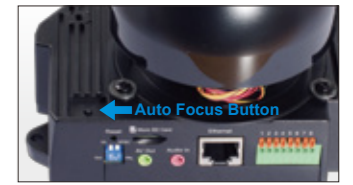

• Easy Focus

The installer can also easily adjust the focus by pushing the auto focus button on camera body. The lens module will automatically adjust the focus to the best value, offering hassle-free installation and maintenance.