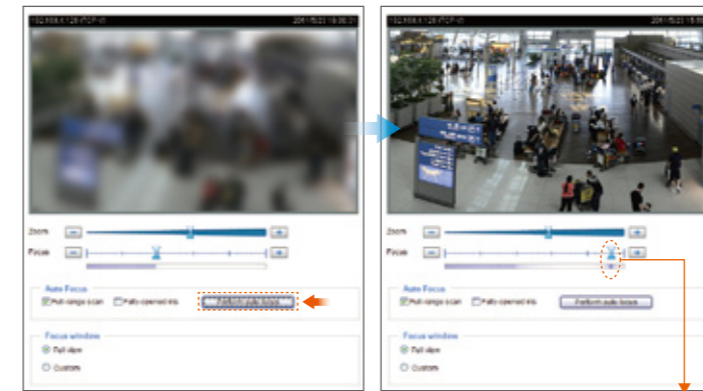

Smart Focus System

• Remote Focus

To facilitate easier installation and adjustment, the FD8363 has adopted a lens with a built-in stepper motor that the installer can use to remotely control the focal length and precisely adjust the camera focus via the configuration webpage.

Best Focus

• Easy Focus

The installer can also easily adjust the focus by pushing the auto focus button on camera body. The lens module will automatically adjust the focus to the best value, offering hassle-free installation and maintenance.