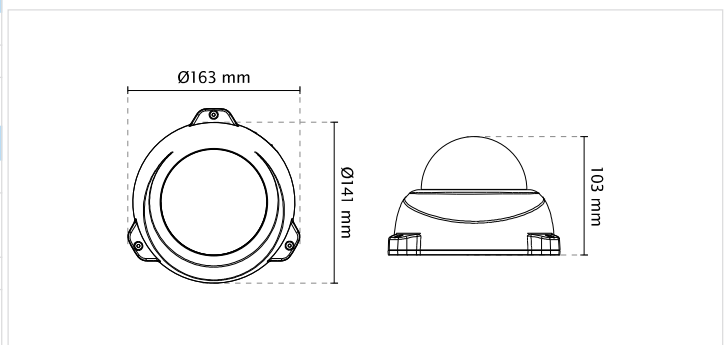

Dimensions

Compatible Accessories

Mounting Kits

All specifications are subject to change without notice. Copyright © VIVOTEK INC. All rights reserved.

Distributed by:

VIVOTEK INC.
6F, No.192, Lien-Cheng Rd., Chung-Ho,

VIVOTEK USA
2050 Ringwood Avenue,

VIVOTEK Europe
Randstad 22-133, 1316BW Almere,

Ver. 5